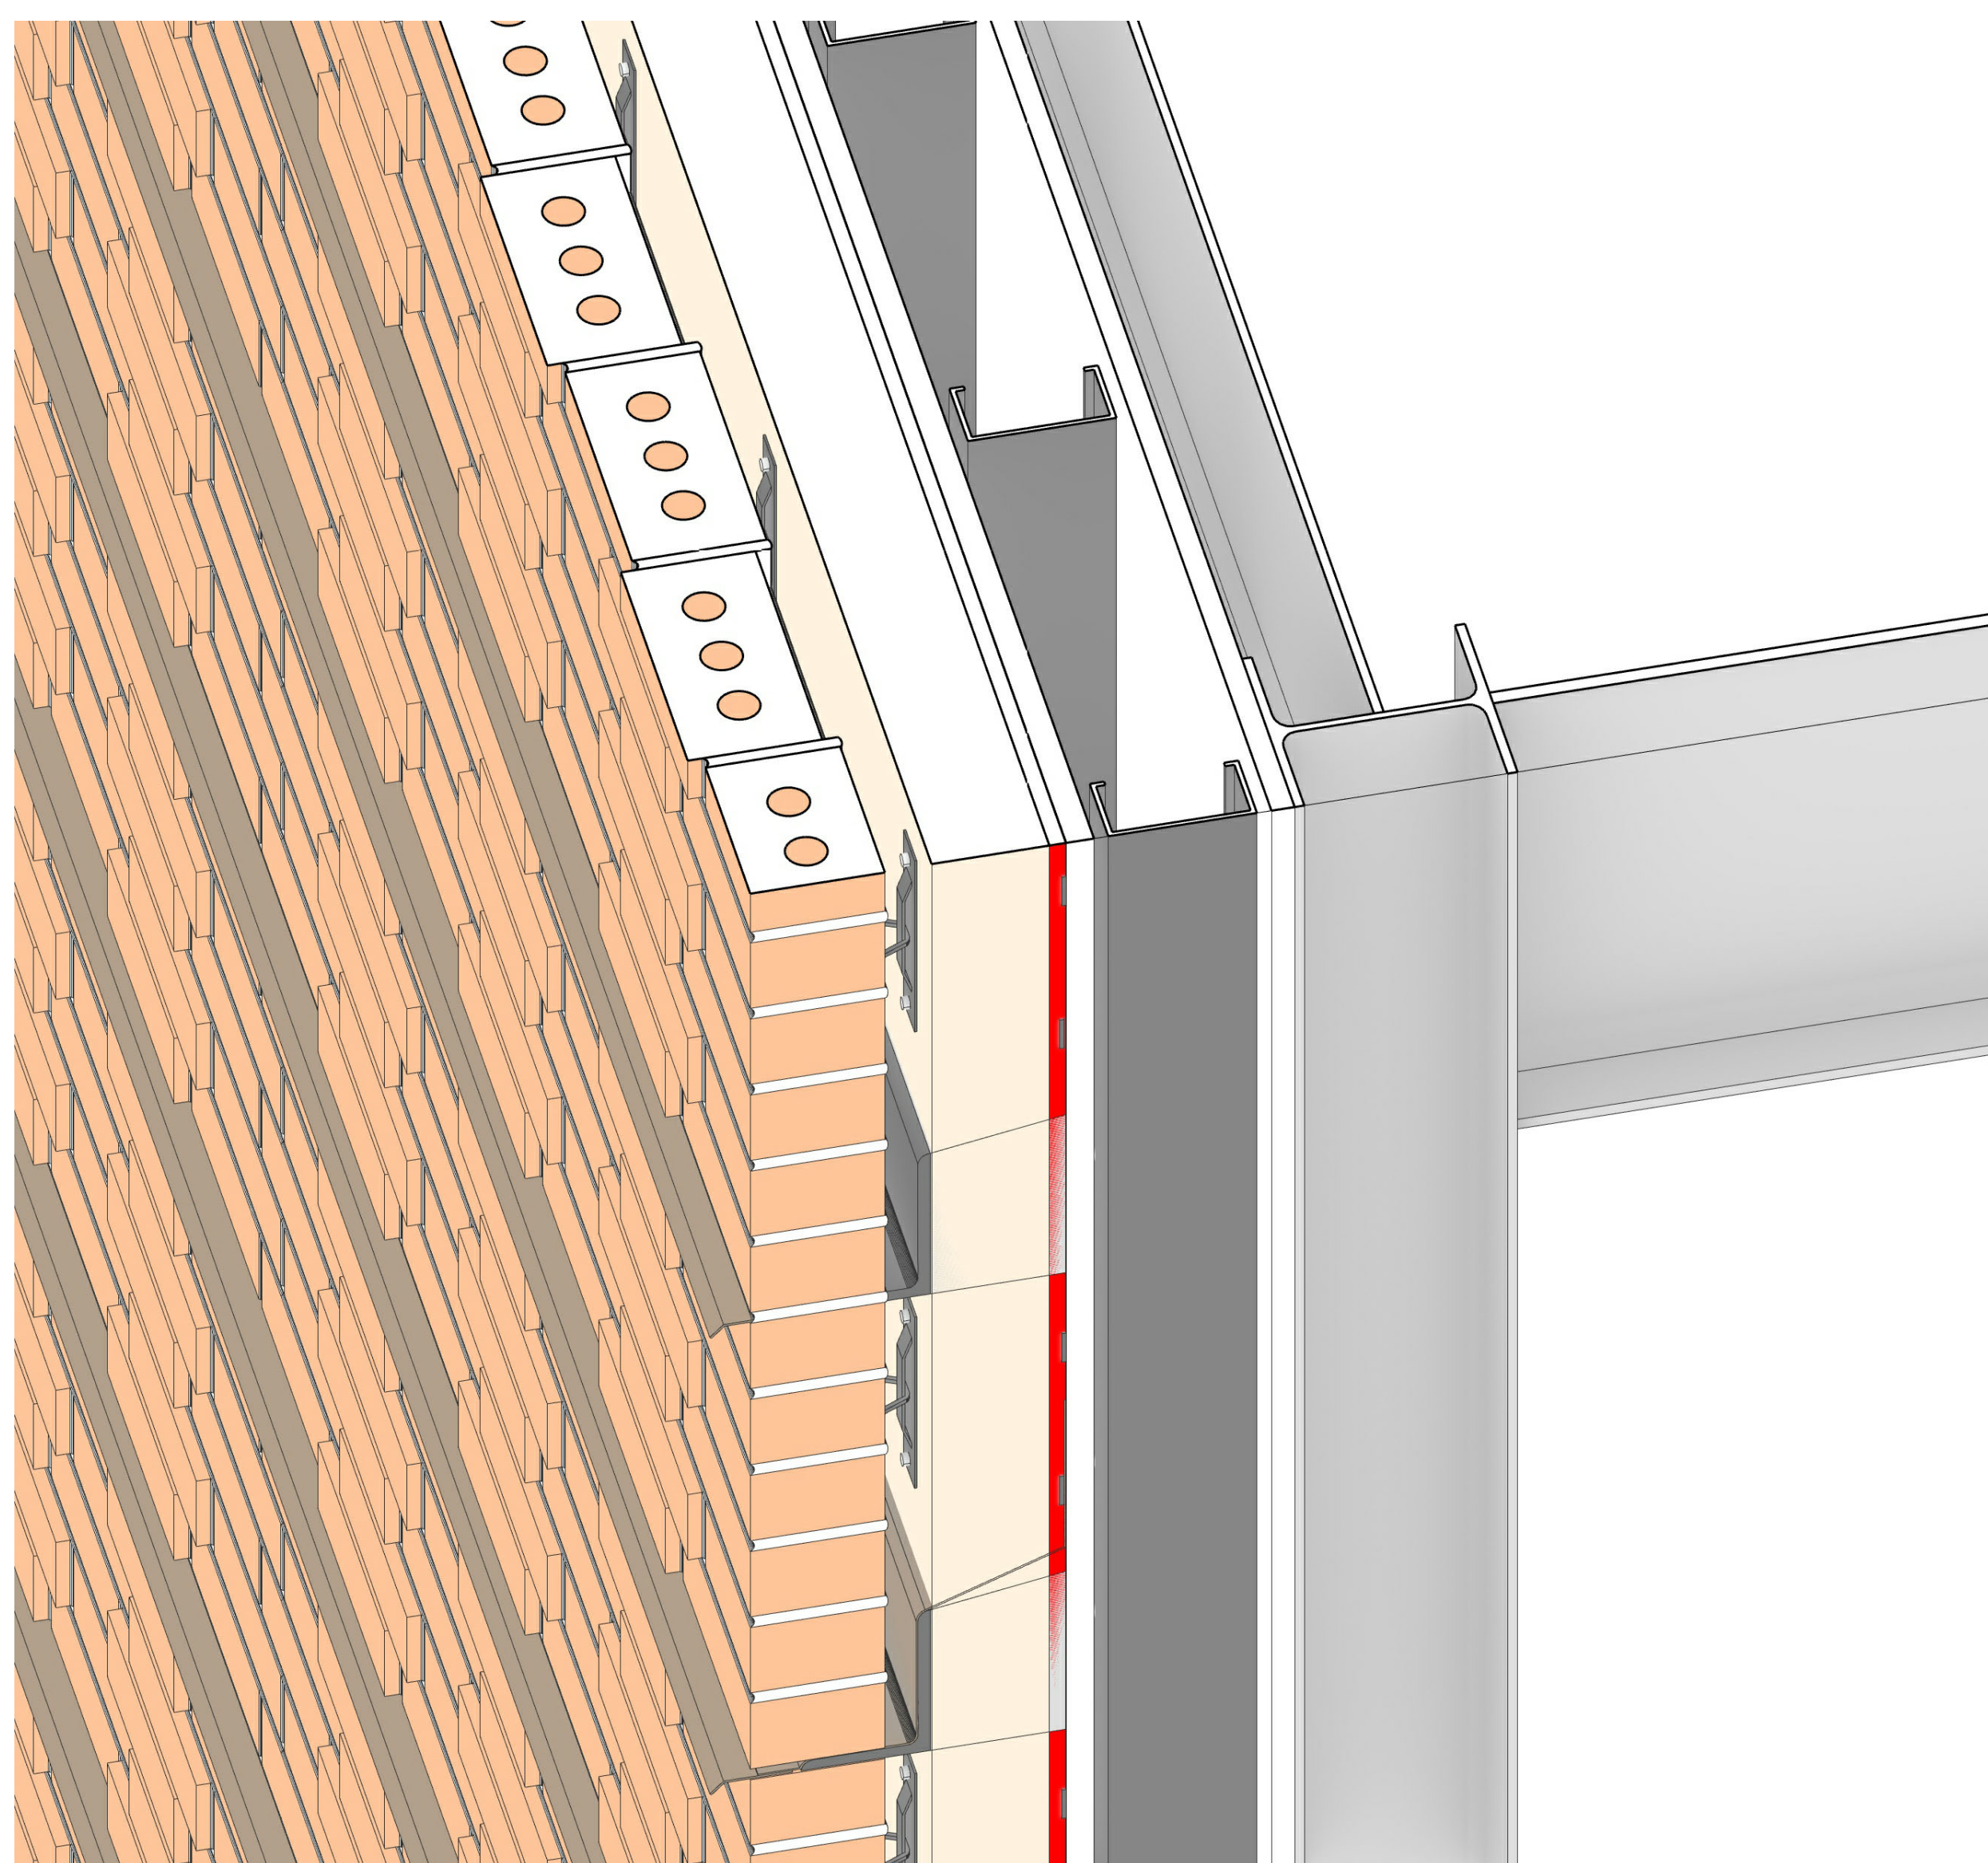

DETAIL - STICK-BUILT
CURTAIN WALL

Date	12.17.2021
Drawn by	BBA
Checked by	BBA

A106

Scale 3" = 1'-0"

Beauty and the Beasts
associates

CONNECTION DETAIL

3" = 1'

AT 3

DETAIL - CONNECTION

Date 12.17.2021

Drawn by BBA

Checked by BBA

A107

Scale

Beauty and the Beasts
associates

**3D - BRICK RAINSCREEN WALL
SYSTEM**