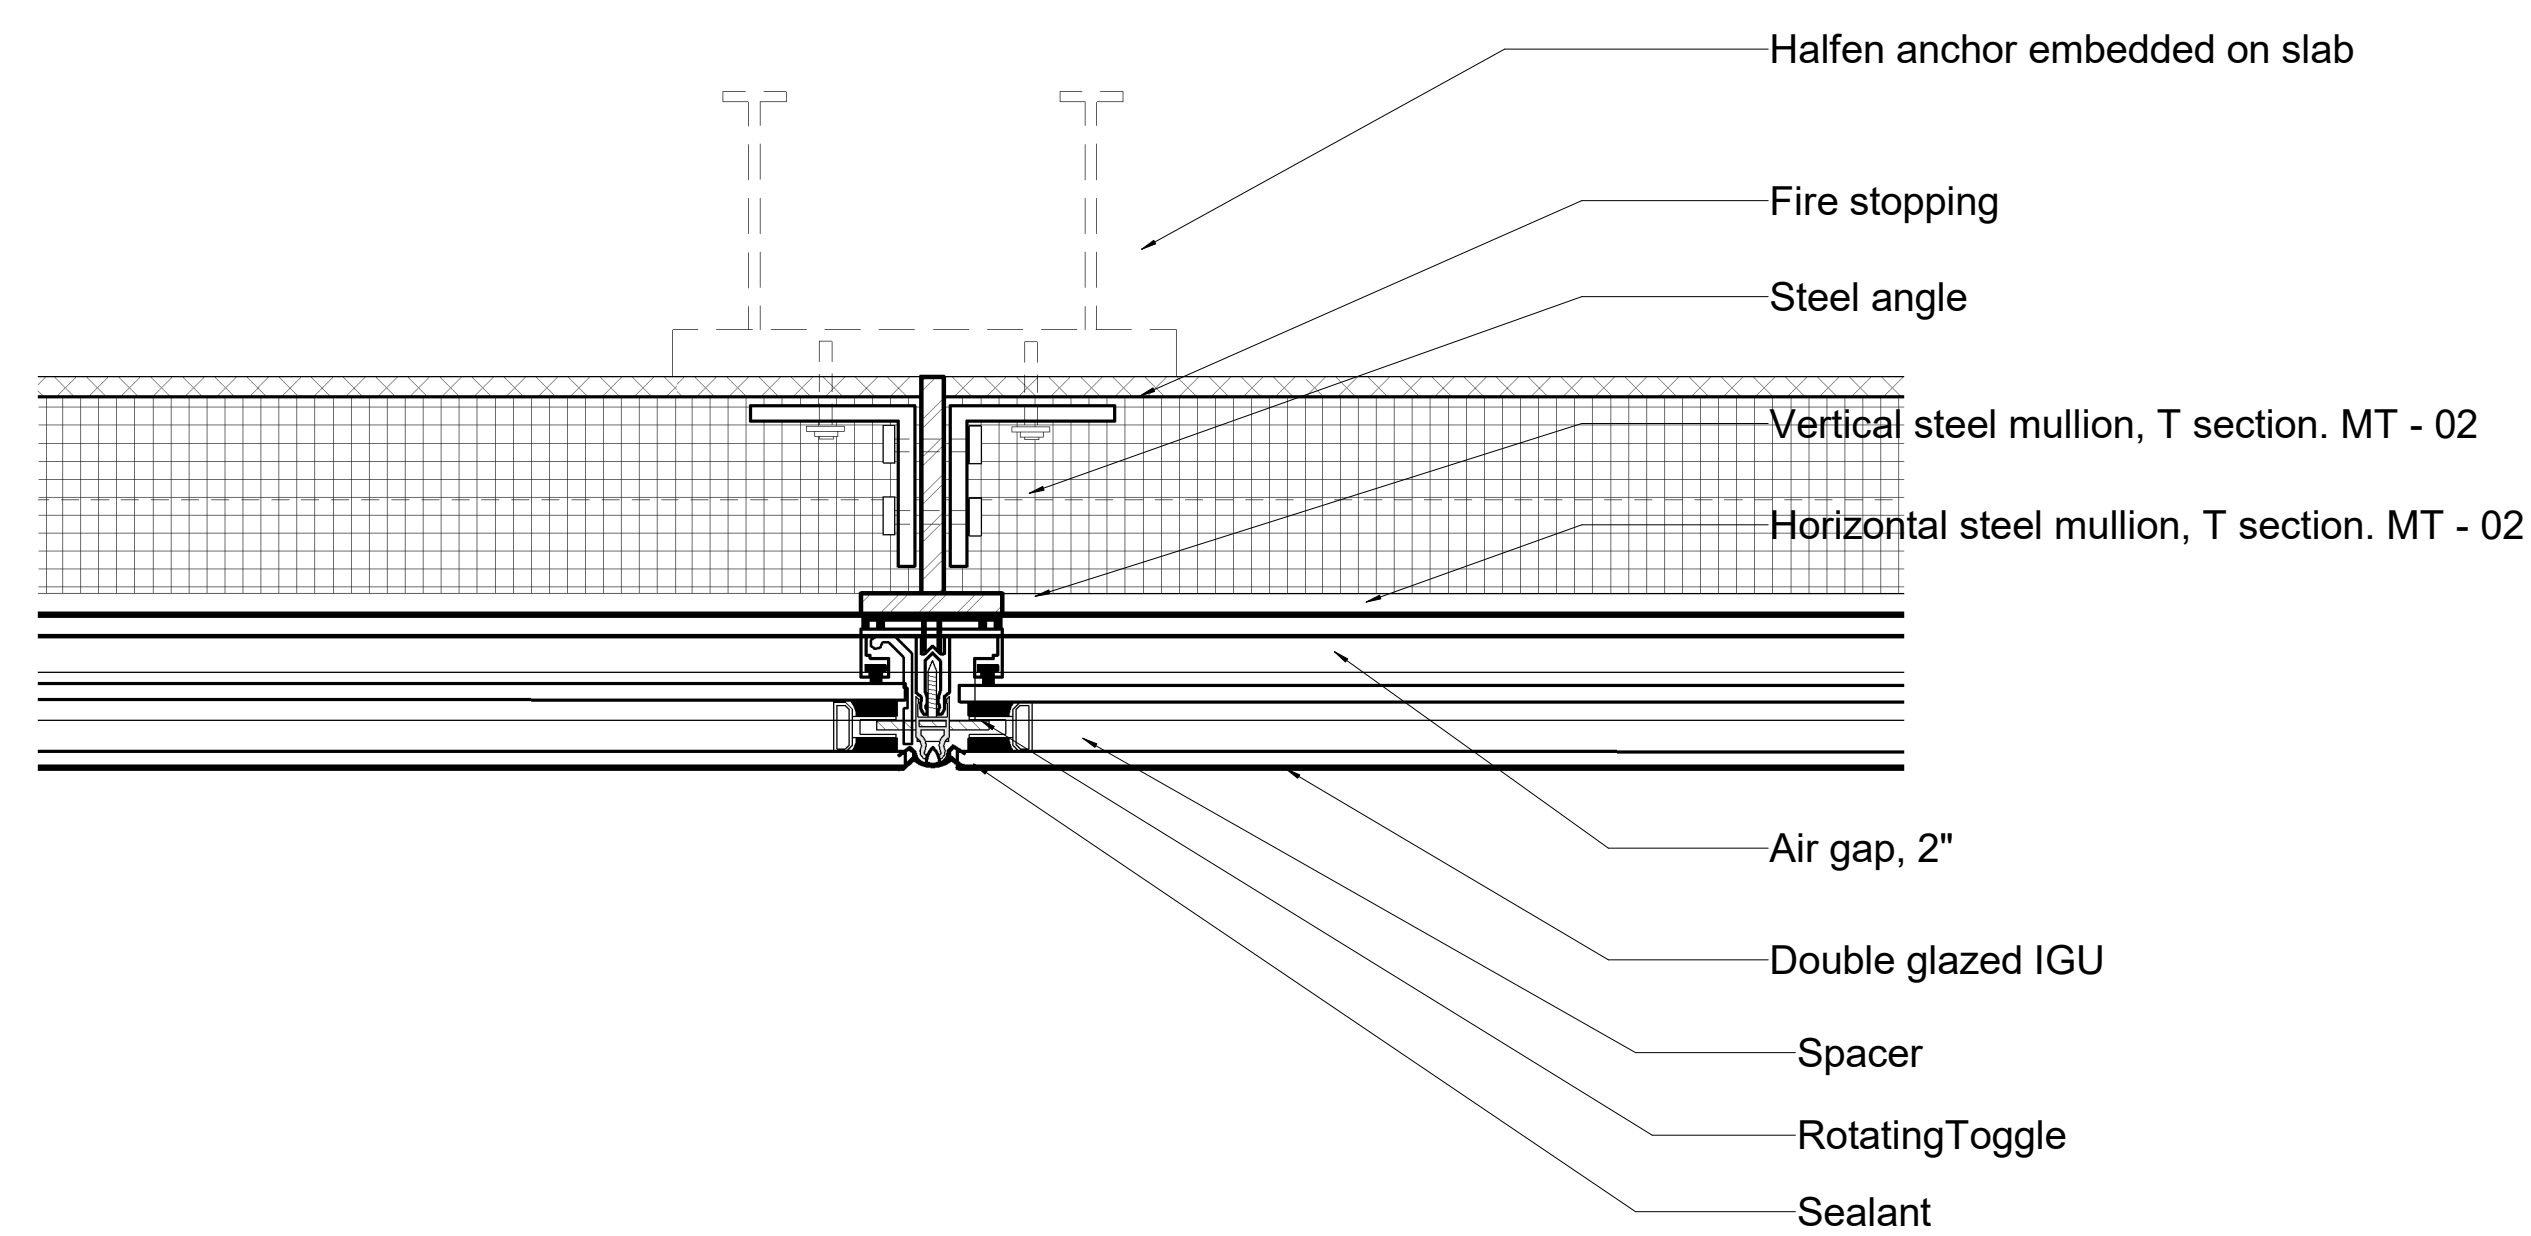

1/2" = 1'

SECTION - STICK-BUILT CURTAIN WALL

1/2" = 1'

AT 3

ROAD MAP 2 - STICK-BUILT
CURTAIN WALL

Date 12.17.2021

Drawn by BBA

Checked by BBA

A105

Scale 1/2" = 1'-0"

Beauty and the Beasts
associates

PLAN DETAIL - STICK-BUILT CURTAIN WALL

3" = 1'

SECTION DETAIL - STICK-BUILT CURTAIN WALL

3" = 1'

AT 3

DETAIL - STICK-BUILT
CURTAIN WALL

Date	12.17.2021
Drawn by	BBA
Checked by	BBA

A106

Scale 3" = 1'-0"

Beauty and the Beasts
associates

CONNECTION DETAIL

3" = 1'

AT 3