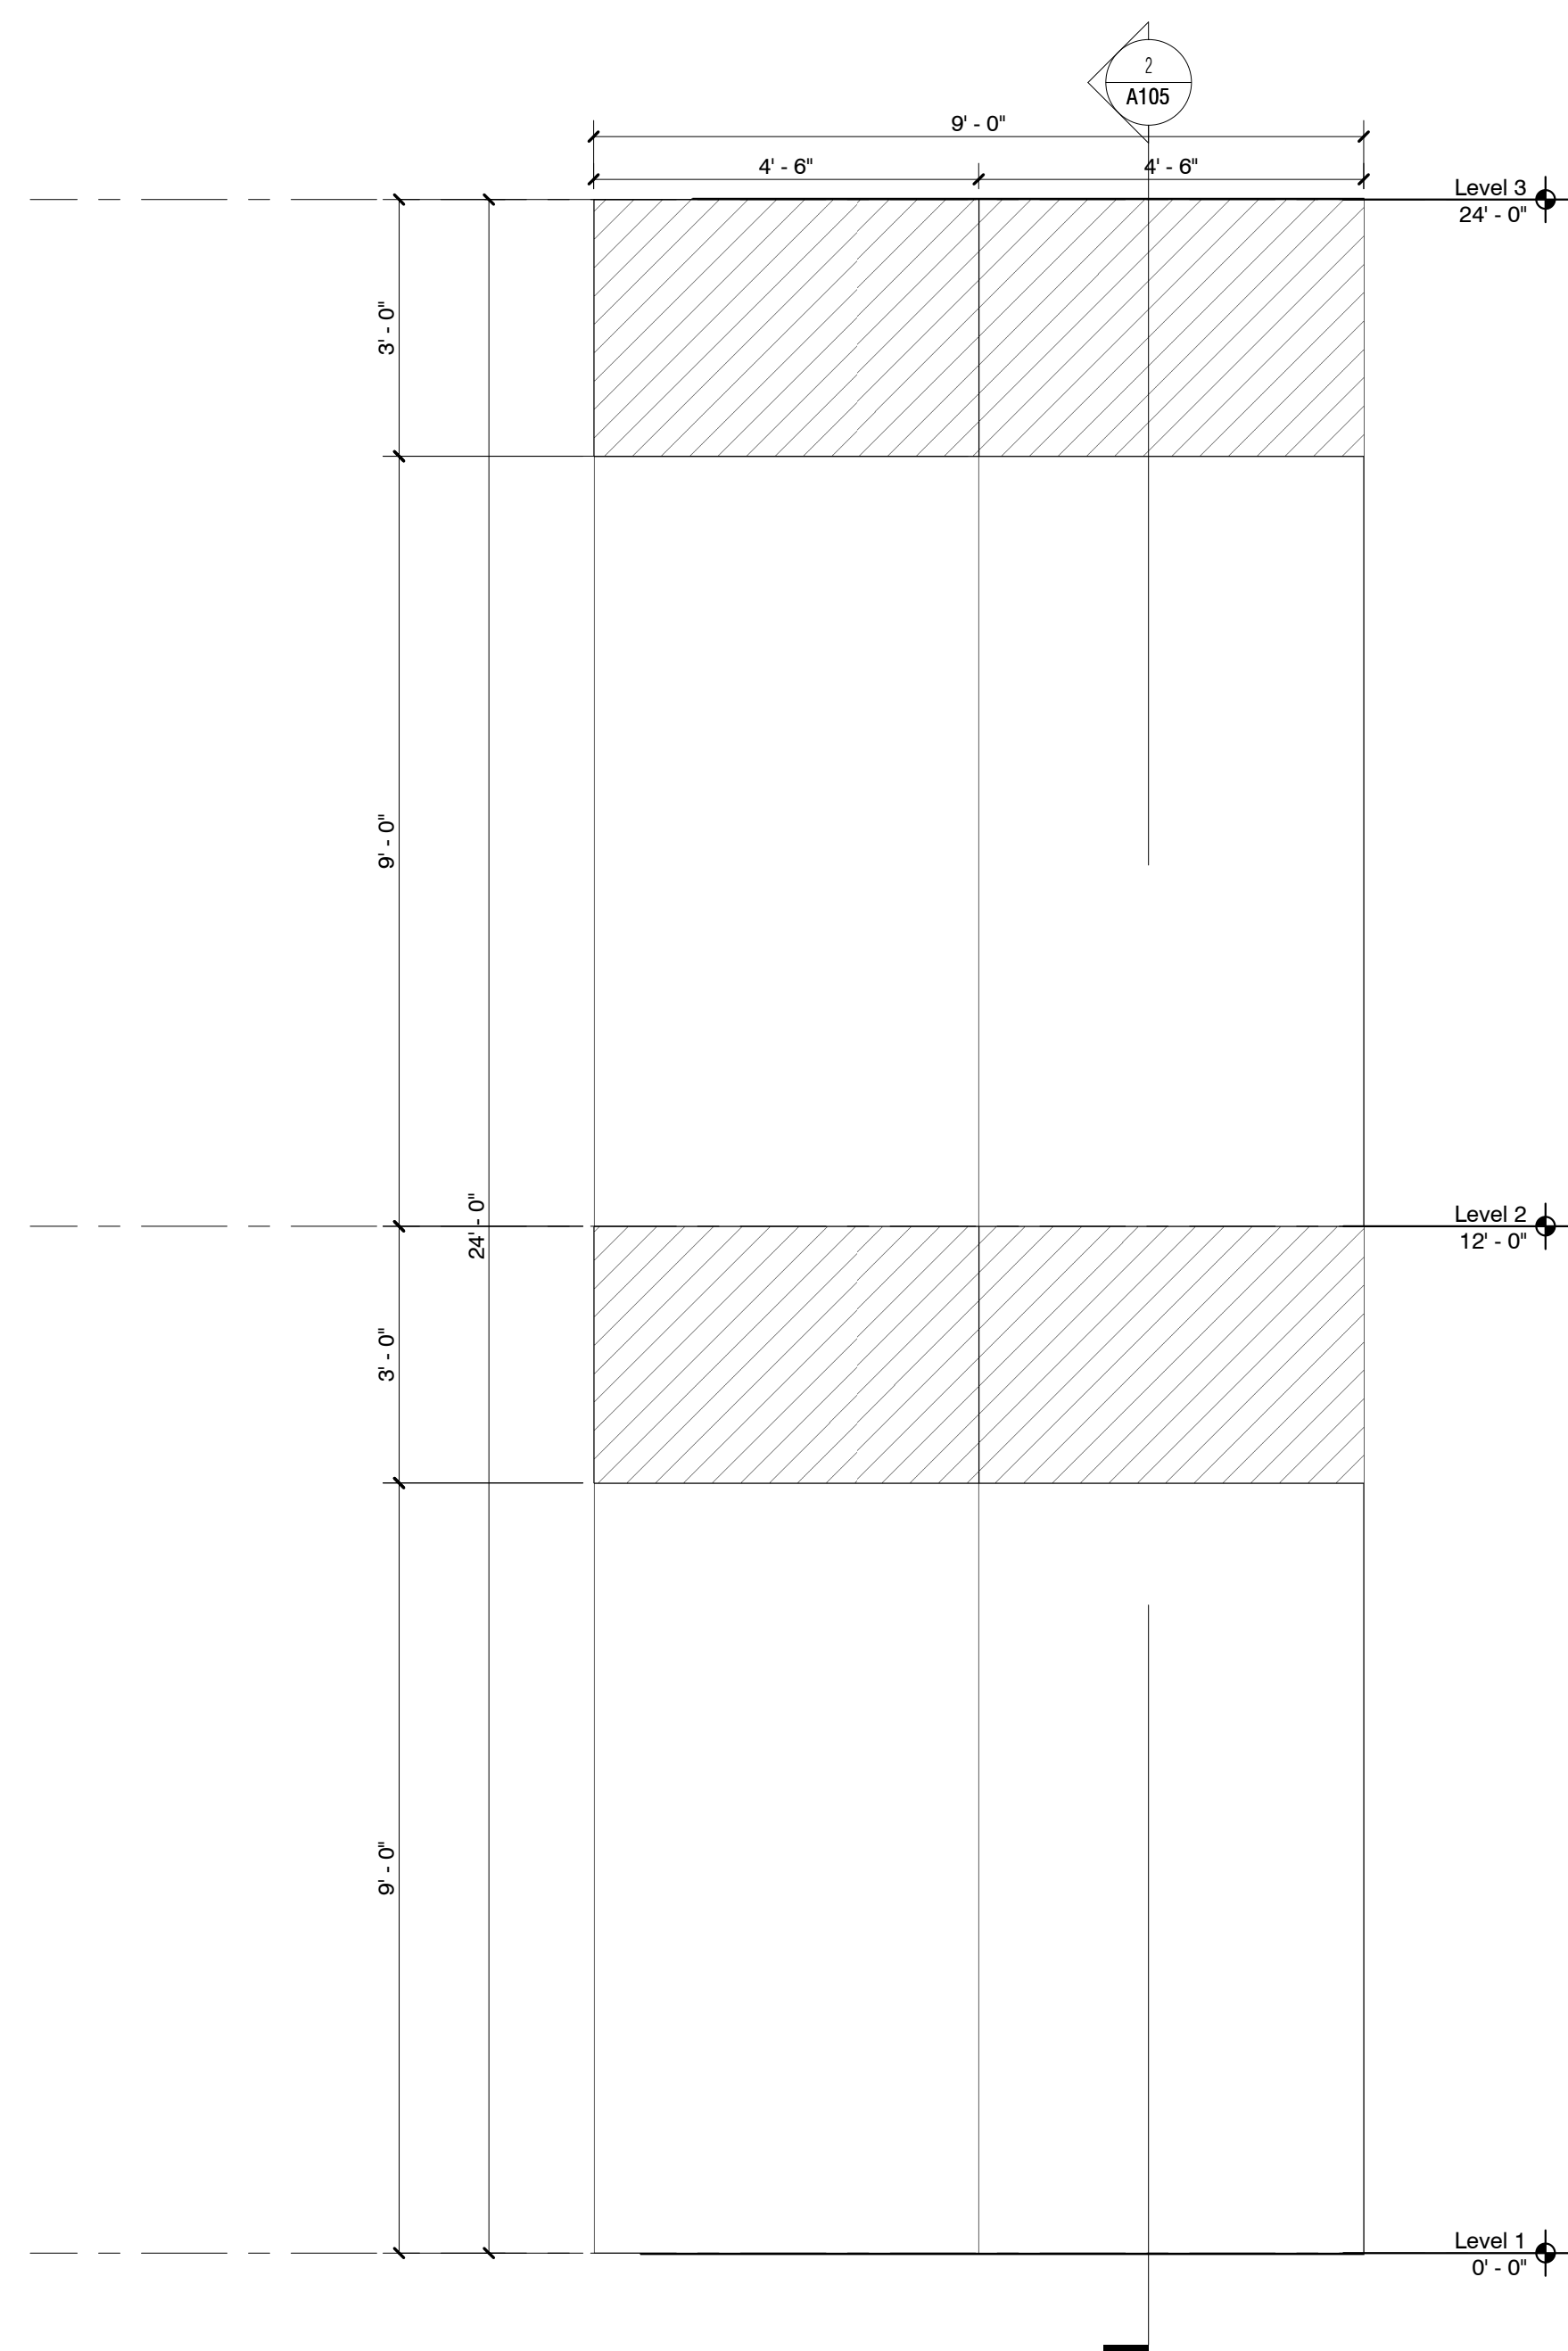

Scale

Beauty and the Beasts
associates

MAIN FACADE
1/2" = 1'

AT 3	
OVERALL FACADE	
Date	12.17.2021
Drawn by	BBA
Checked by	BBA
A101	
Scale	1/2" = 1'-0"

Beauty and the Beasts
associates

WALL TYPE 1 - RAINSCREEN BRICK VENEER

1/2" = 1'

WALL SECTION - RAINSCREEN BRICK VENEER

1/2" = 1'

PLAN - RAINSCREEN BRICK VENEER

1/2" = 1'

AT 3

ROAD MAP 1 - BRICK
RAINSCREEN FACADE

Date	12.17.2021
Drawn by	BBA
Checked by	BBA

DETAIL - BRICK
RAINSCREEN FACADE

Date	12.17.2021
Drawn by	BBA
Checked by	BBA

A104

Scale

Beauty and the Beasts
associates

WALL TYPE 2 - STICK-BUILT CURTAIN WALL

1/2" = 1'

PLAN - STICK-BUILT CURTAIN WALL

1/2" = 1'

SECTION - STICK-BUILT CURTAIN WALL

1/2" = 1'

AT 3

ROAD MAP 2 - STICK-BUILT
CURTAIN WALL

Date 12.17.2021

Drawn by BBA

Checked by BBA