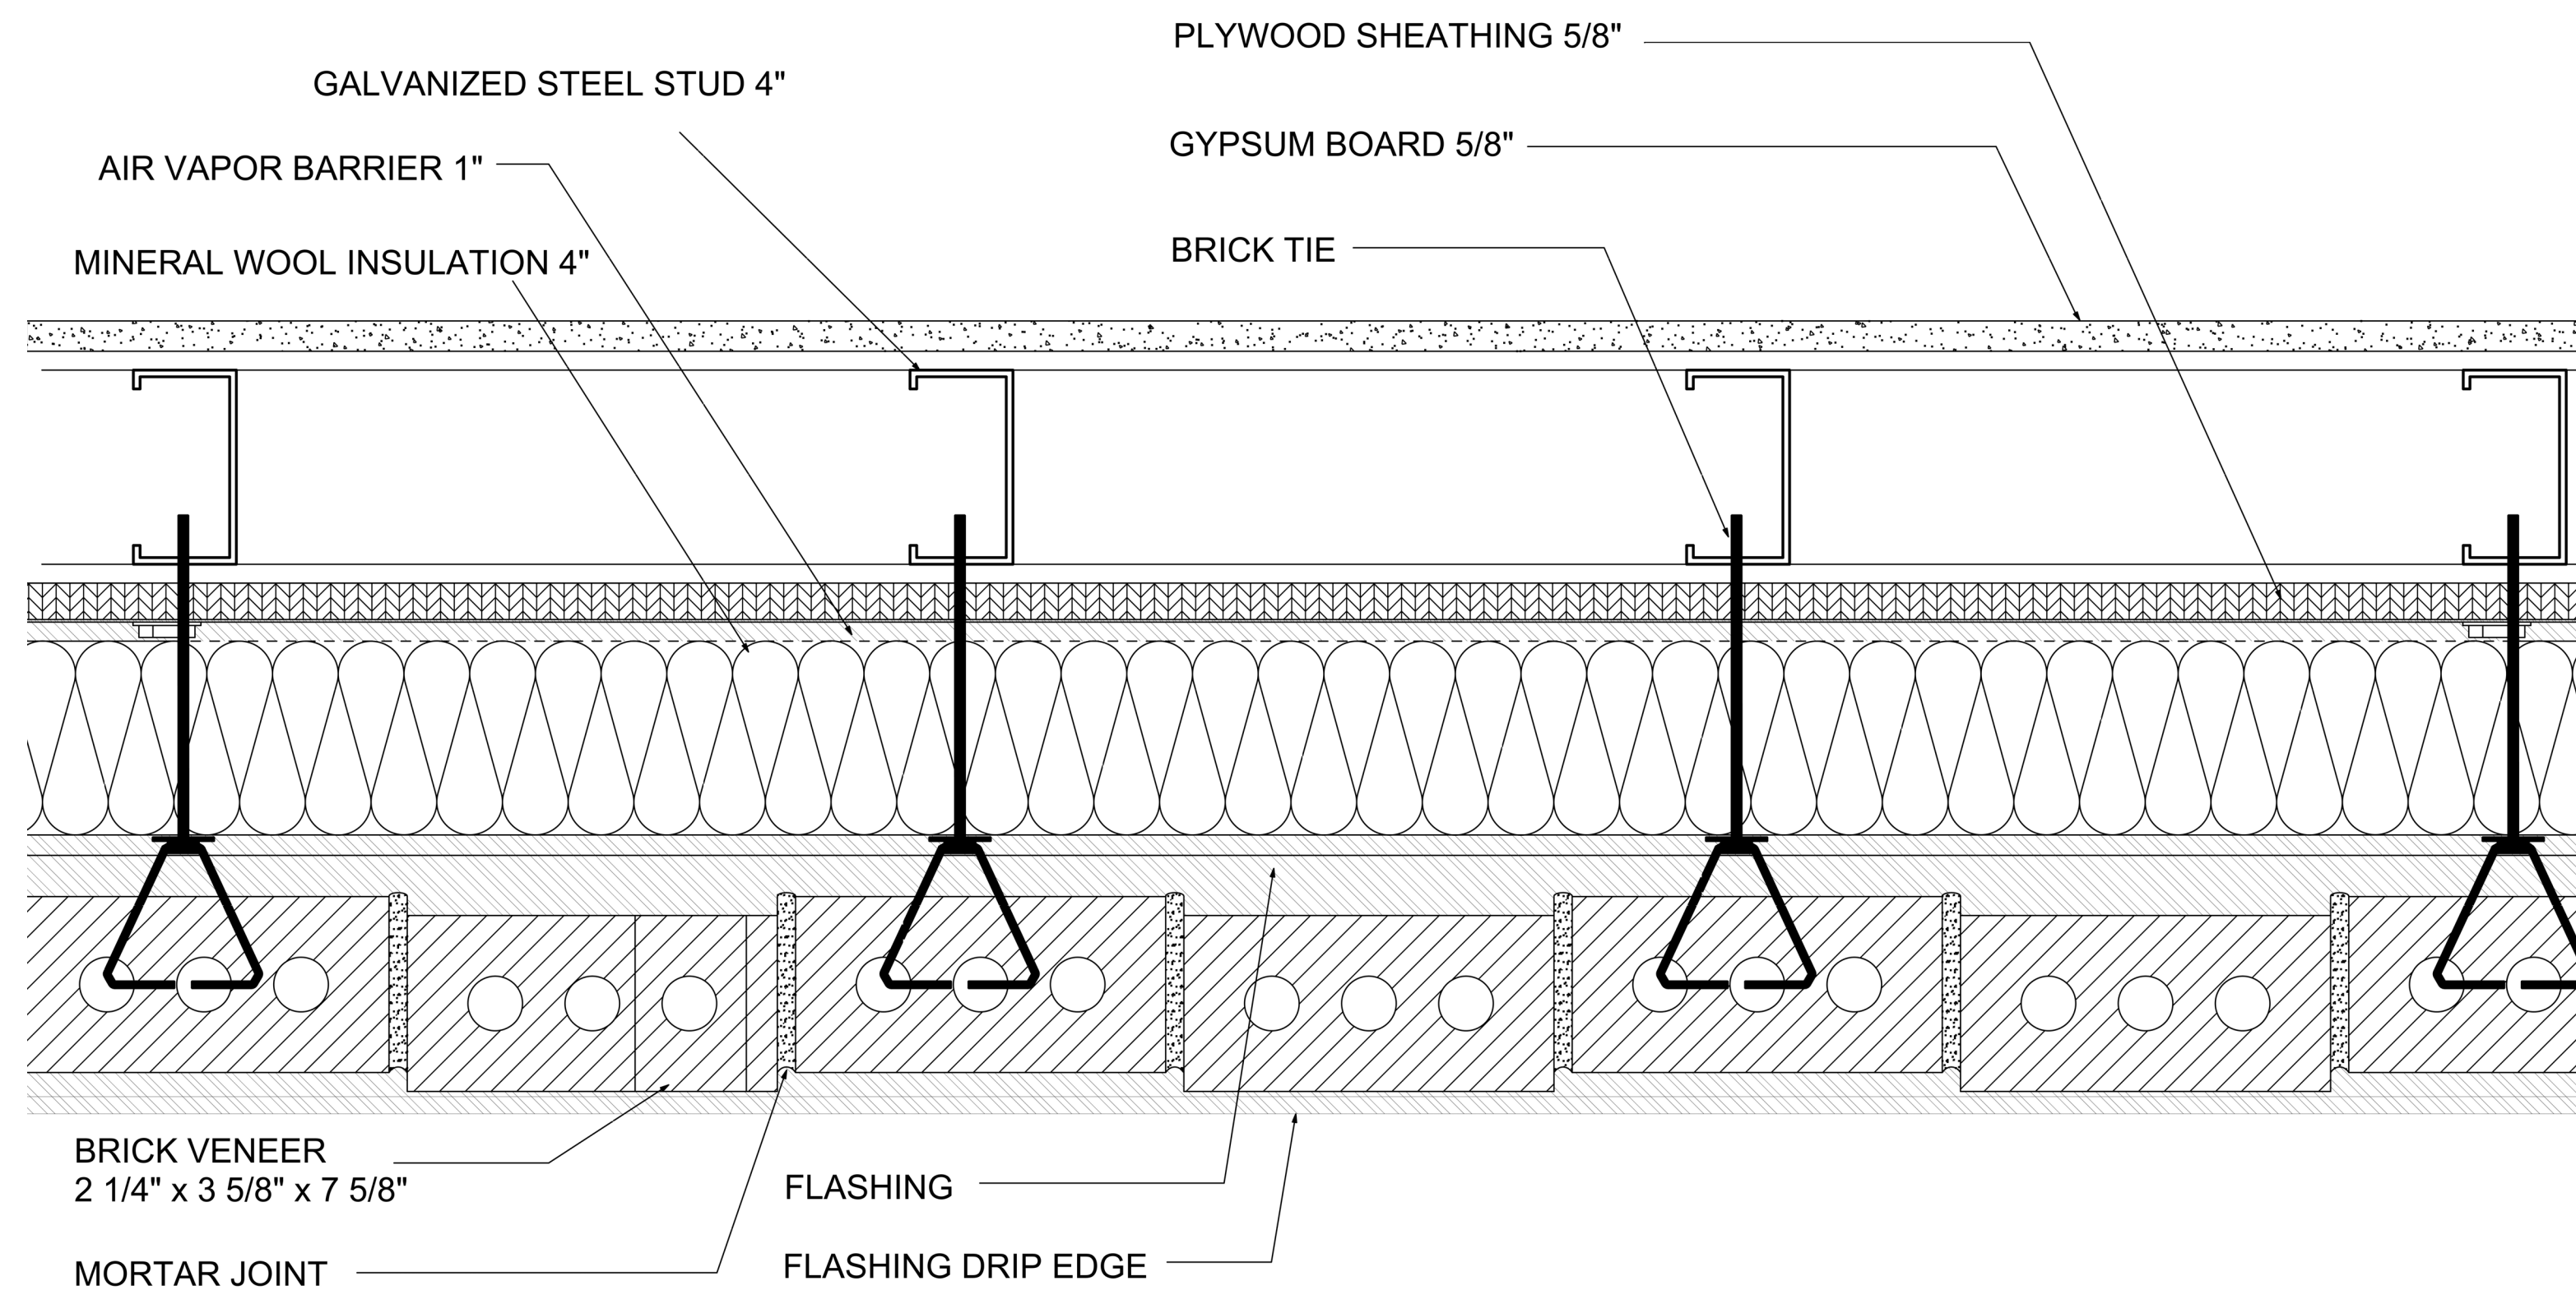

Beauty and the Beasts
associates

PLAN DETAIL - RAINSCREEN BRICK VENEER

3" = 1'