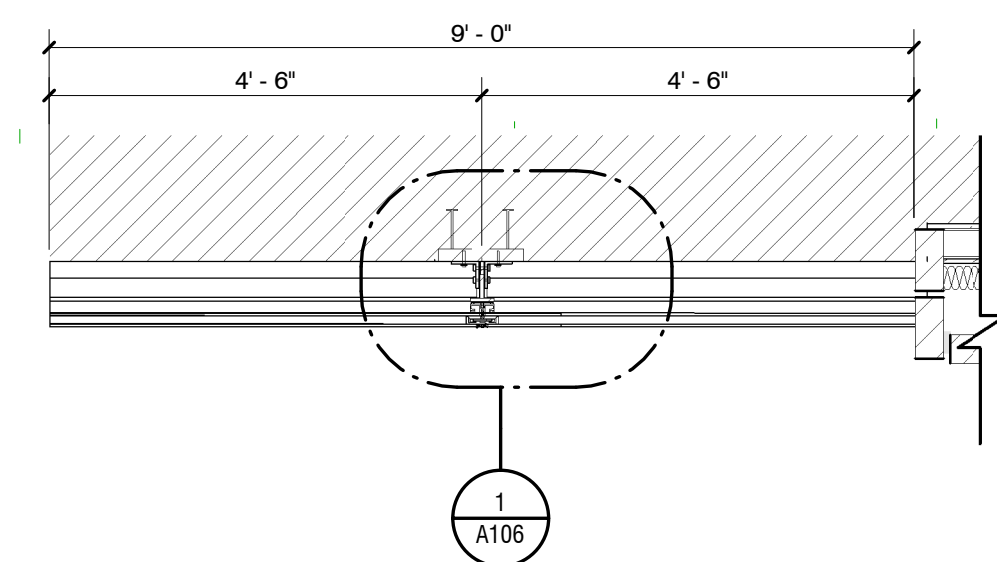

A103

Scale 1/2" = 1'-0"

Beauty and the Beasts
associates

PLAN DETAIL - RAINSCREEN BRICK VENEER

3" = 1'

SECTION DETAIL - RAINSCREEN BRICK VENEER

3" = 1'

AT 3

DETAIL - BRICK
RAINSCREEN FACADE

Date	12.17.2021
Drawn by	BBA
Checked by	BBA

A104

Scale

Beauty and the Beasts
associates

WALL TYPE 2 - STICK-BUILT CURTAIN WALL

1/2" = 1'

PLAN - STICK-BUILT CURTAIN WALL

1/2" = 1'

SECTION - STICK-BUILT CURTAIN WALL

1/2" = 1'

AT 3

ROAD MAP 2 - STICK-BUILT
CURTAIN WALL

Date 12.17.2021

Drawn by BBA

Checked by BBA

A105

Scale 1/2" = 1'-0"

Beauty and the Beasts
associates

PLAN DETAIL - STICK-BUILT CURTAIN WALL

3" = 1'

SECTION DETAIL - STICK-BUILT CURTAIN WALL

3" = 1'

AT 3