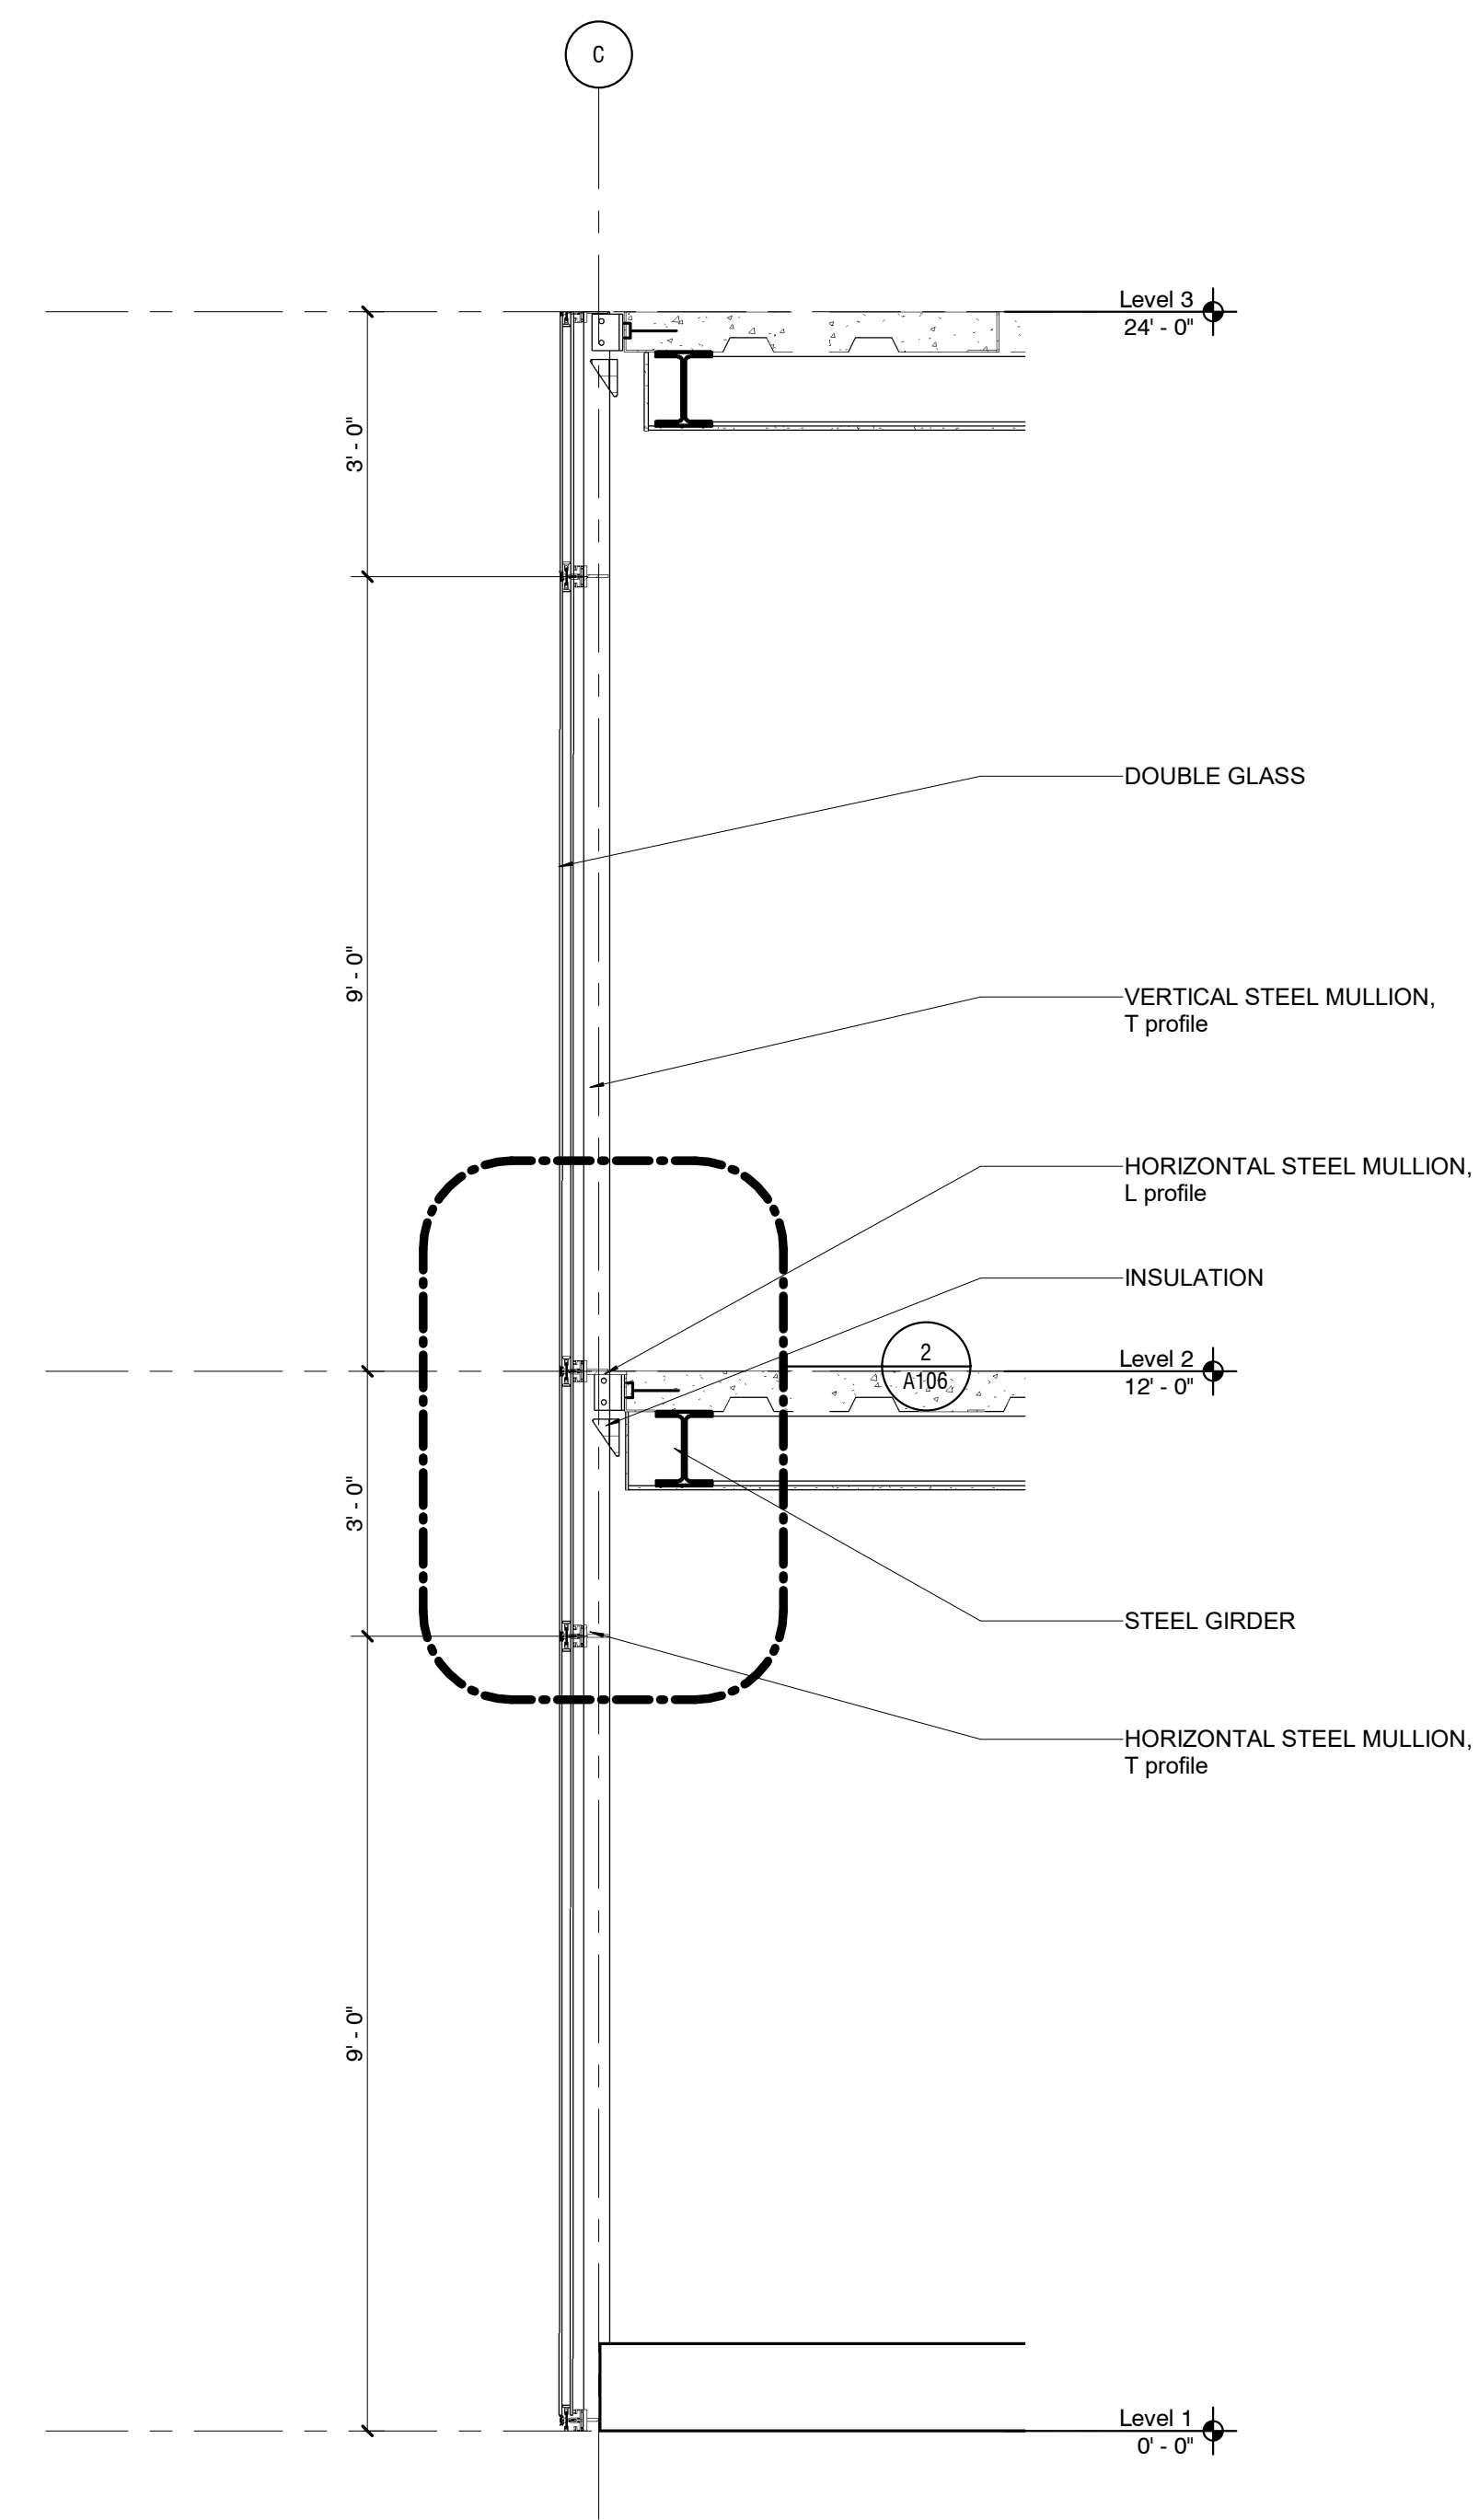

1/2" = 1'

WALL SECTION - RAINSCREEN BRICK VENEER

1/2" = 1'

PLAN - RAINSCREEN BRICK VENEER

1/2" = 1'

AT 3

ROAD MAP 1 - BRICK
RAINSCREEN FACADE

Date	12.17.2021
Drawn by	BBA
Checked by	BBA

A103

Scale 1/2" = 1'-0"

Beauty and the Beasts
associates

PLAN DETAIL - RAINSCREEN BRICK VENEER

3" = 1'

SECTION DETAIL - RAINSCREEN BRICK VENEER

3" = 1'

AT 3

DETAIL - BRICK
RAINSCREEN FACADE

Date	12.17.2021
Drawn by	BBA
Checked by	BBA

A104

Scale

Beauty and the Beasts
associates

WALL TYPE 2 - STICK-BUILT CURTAIN WALL

1/2" = 1'

PLAN - STICK-BUILT CURTAIN WALL

1/2" = 1'

SECTION - STICK-BUILT CURTAIN WALL

1/2" = 1'

AT 3

ROAD MAP 2 - STICK-BUILT
CURTAIN WALL

Date 12.17.2021

Drawn by BBA

Checked by BBA