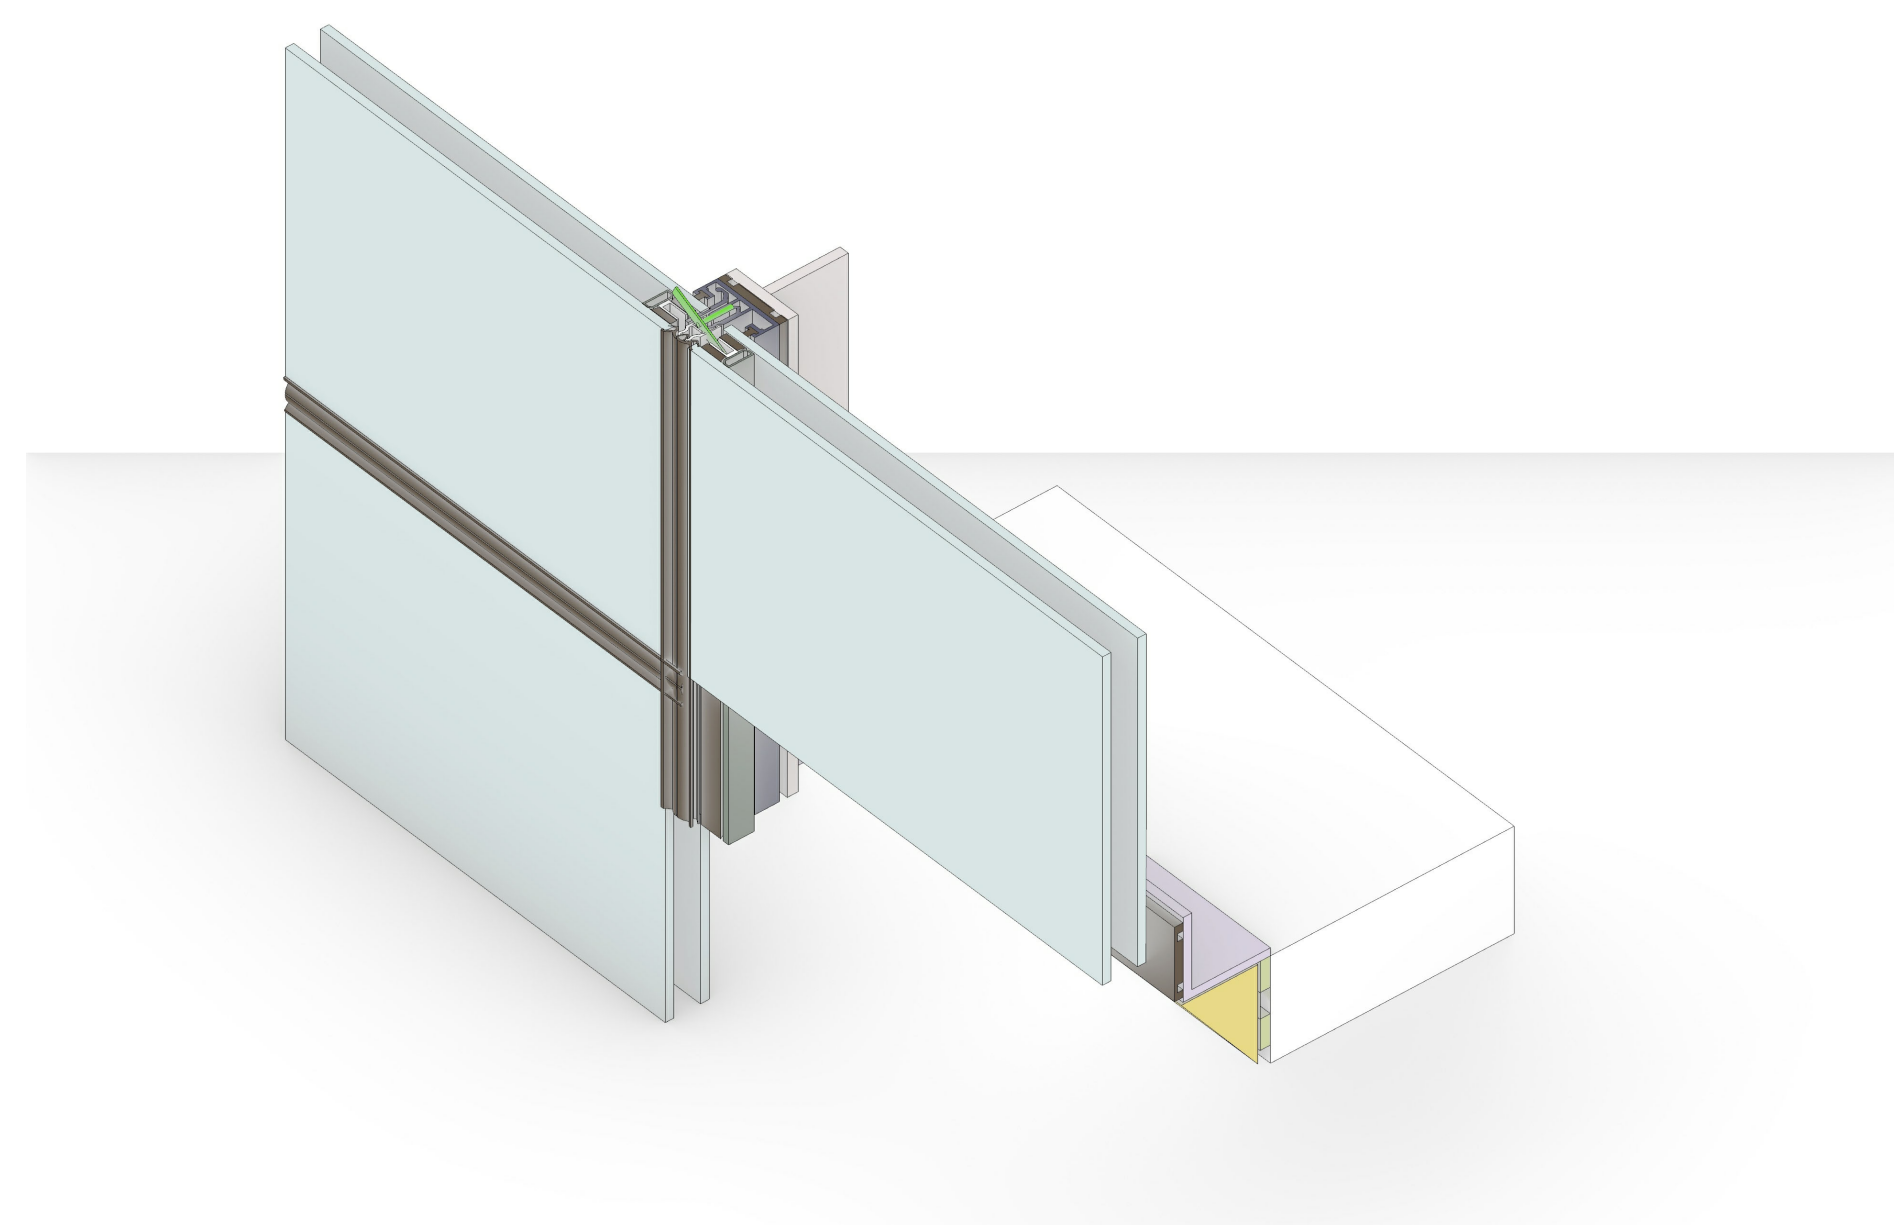

NO SCALE

AT 3

3D BRICK

Date 12.17.2021

Drawn by BBA

Checked by BBA

A108

Scale

Beauty and the Beasts
associates

**3D - STICK-BUILT CURTAIN WALL
SYSTEM**

NO SCALE

AT 3

3D GLASS

Date 12.17.2021

Drawn by BBA

Checked by BBA