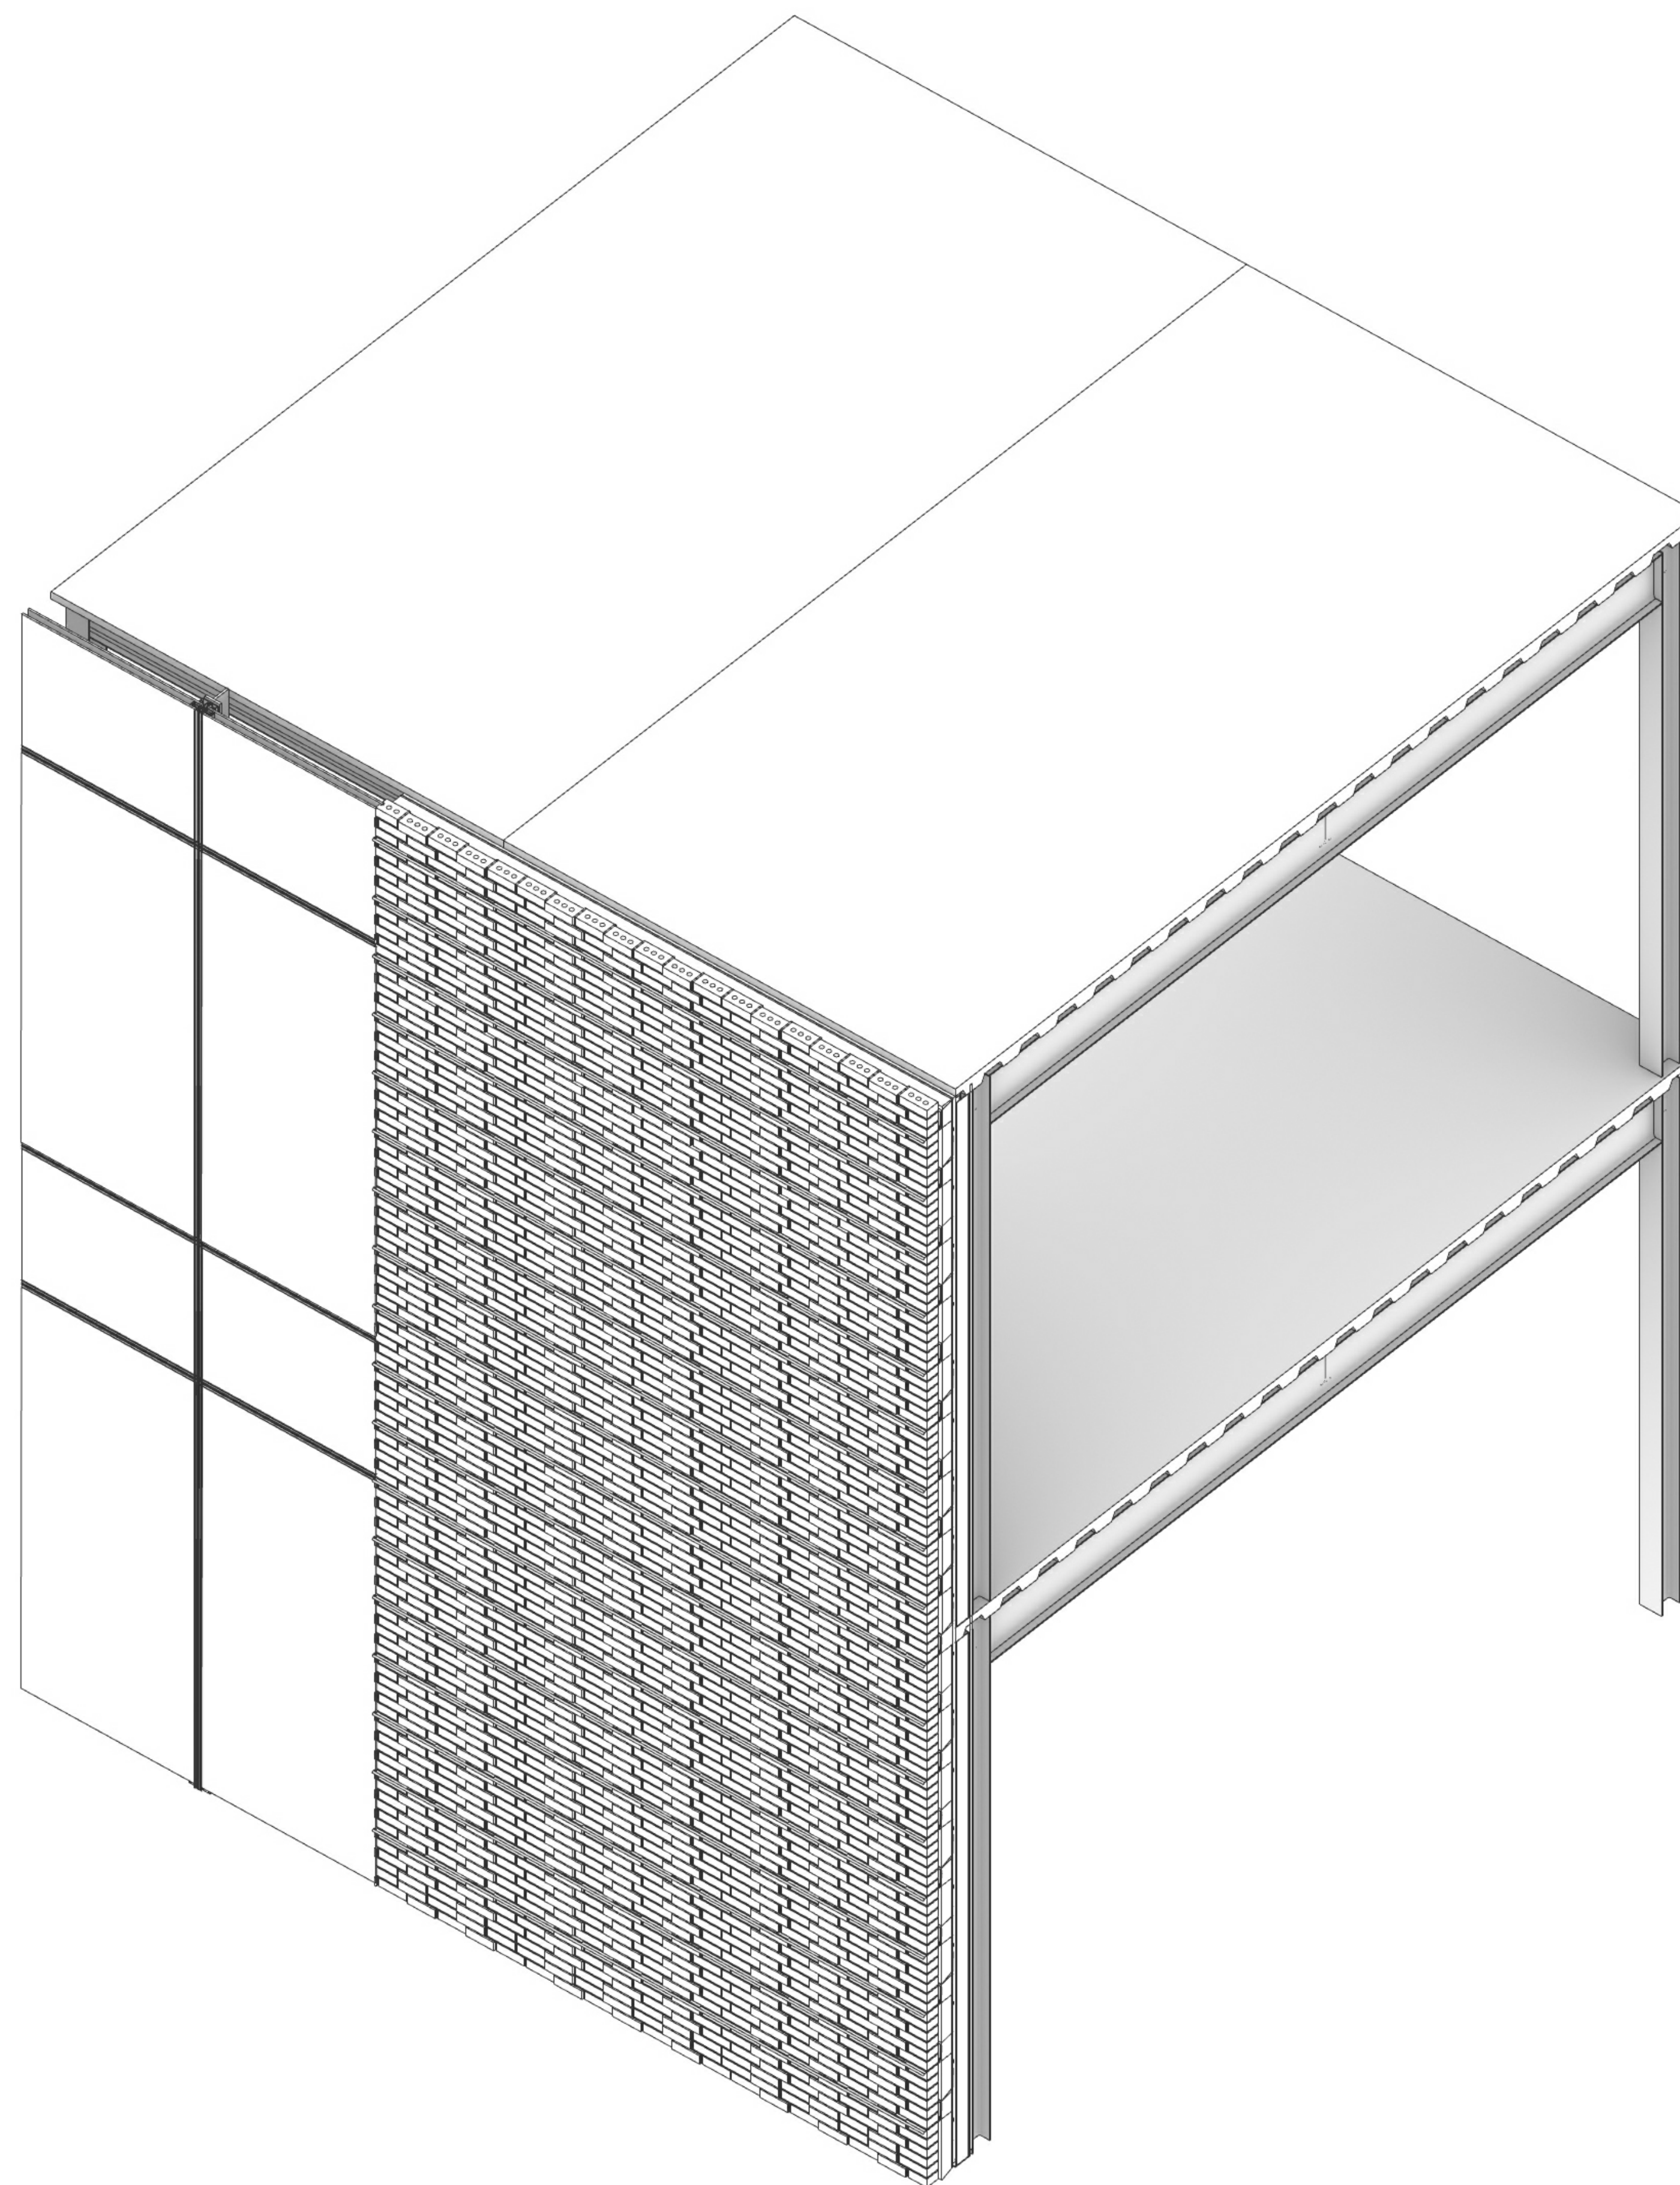

Beauty and the Beasts
associates

20'X20' BAY VIGNETTE
OVERALL 3D ISOMETRIC
NO SCALE

AT 3

OVERALL BAY 3D

Date 12.17.2021

Drawn by BBA

Checked by BBA

A100

Scale