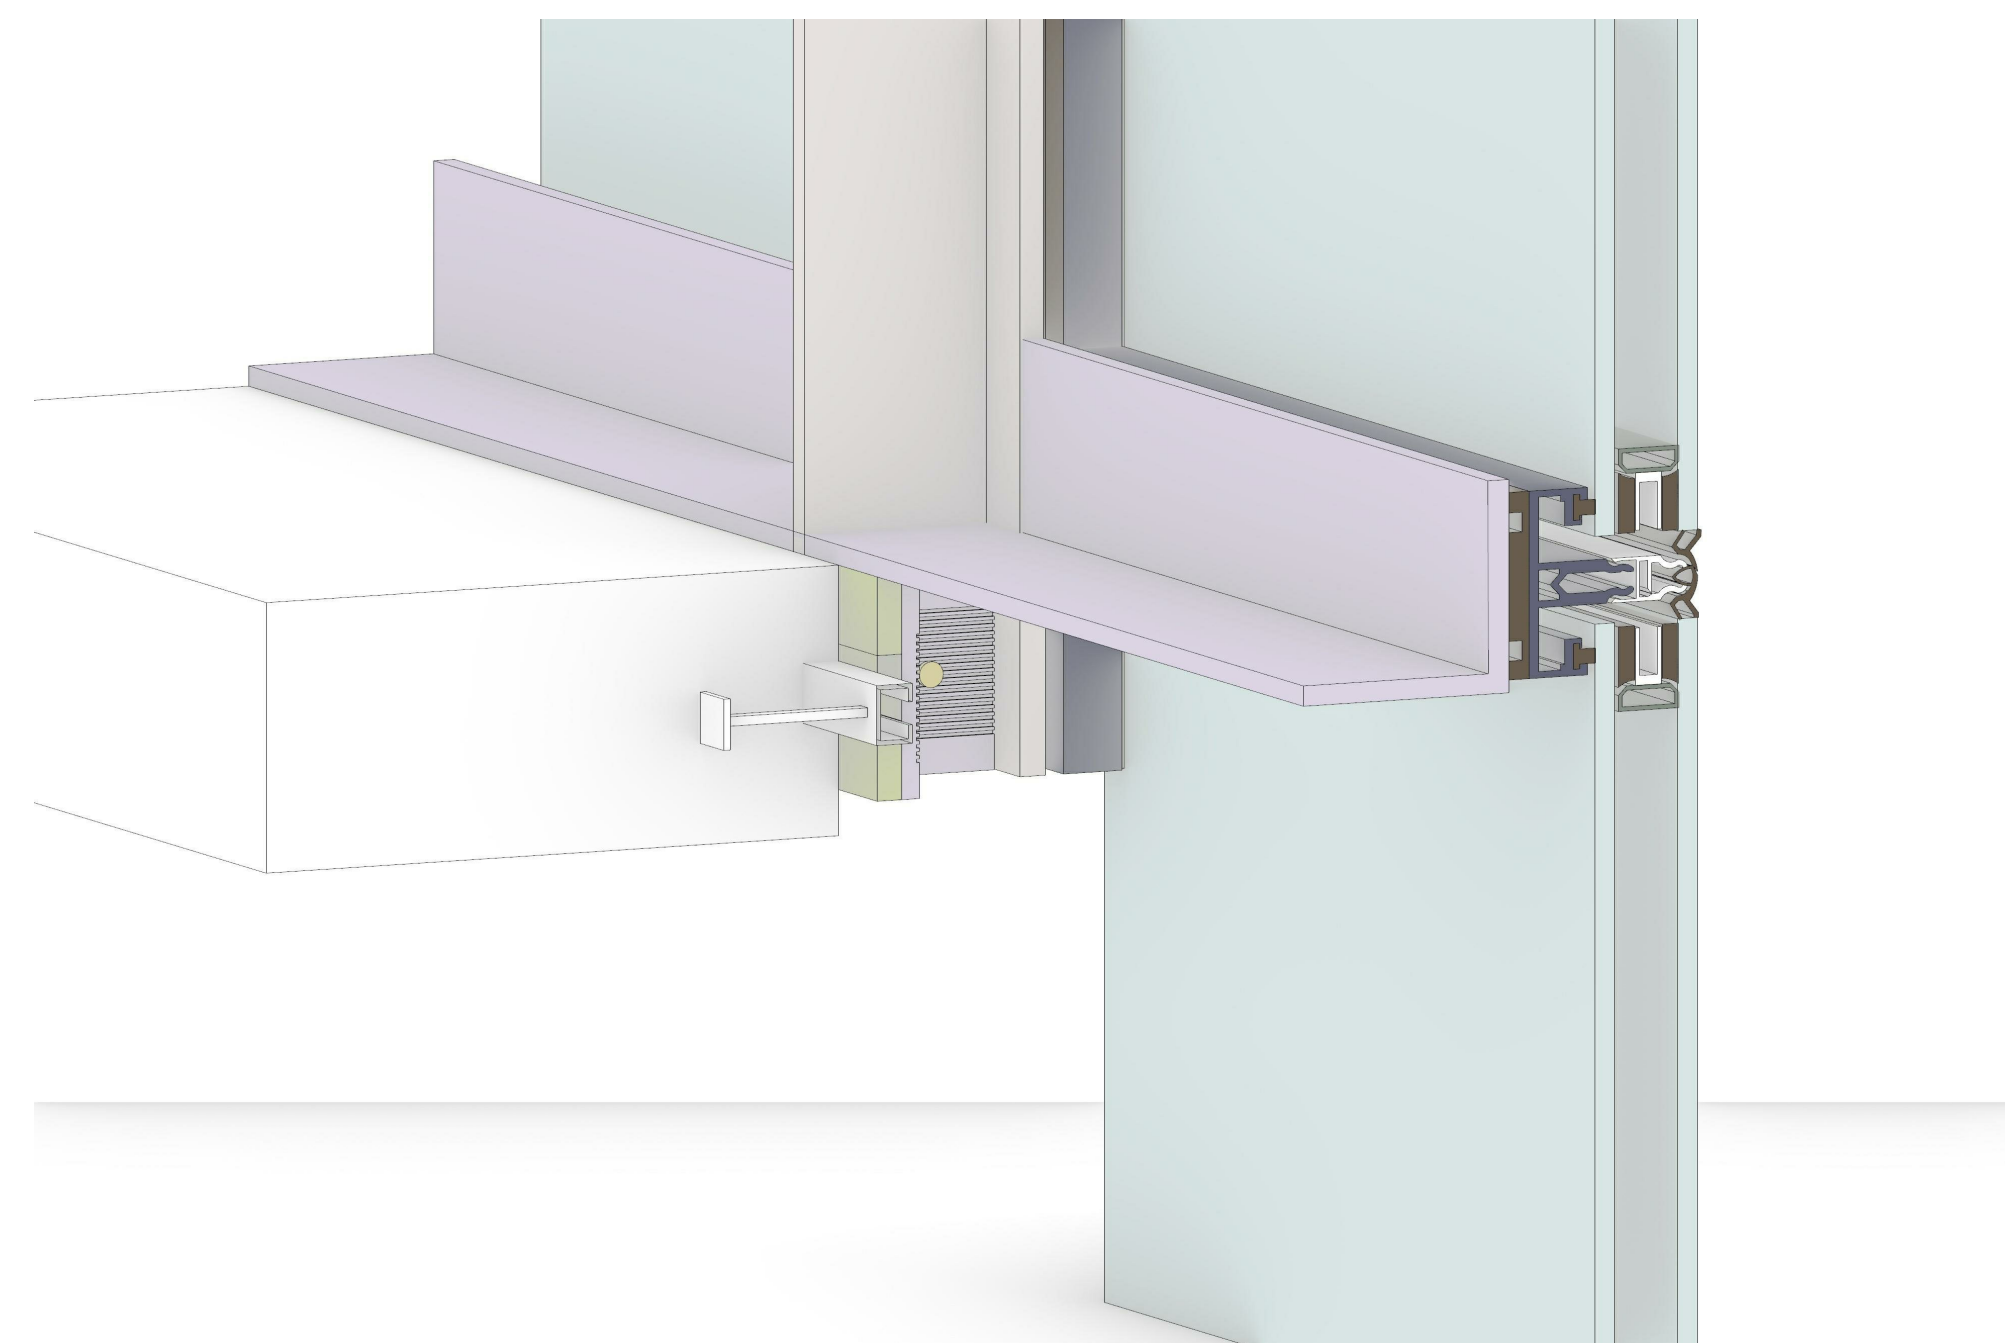

Beauty and the Beasts
associates

**3D - STICK-BUILT CURTAIN WALL
SYSTEM**

NO SCALE

AT 3

3D GLASS

Date 12.17.2021

Drawn by BBA

Checked by BBA