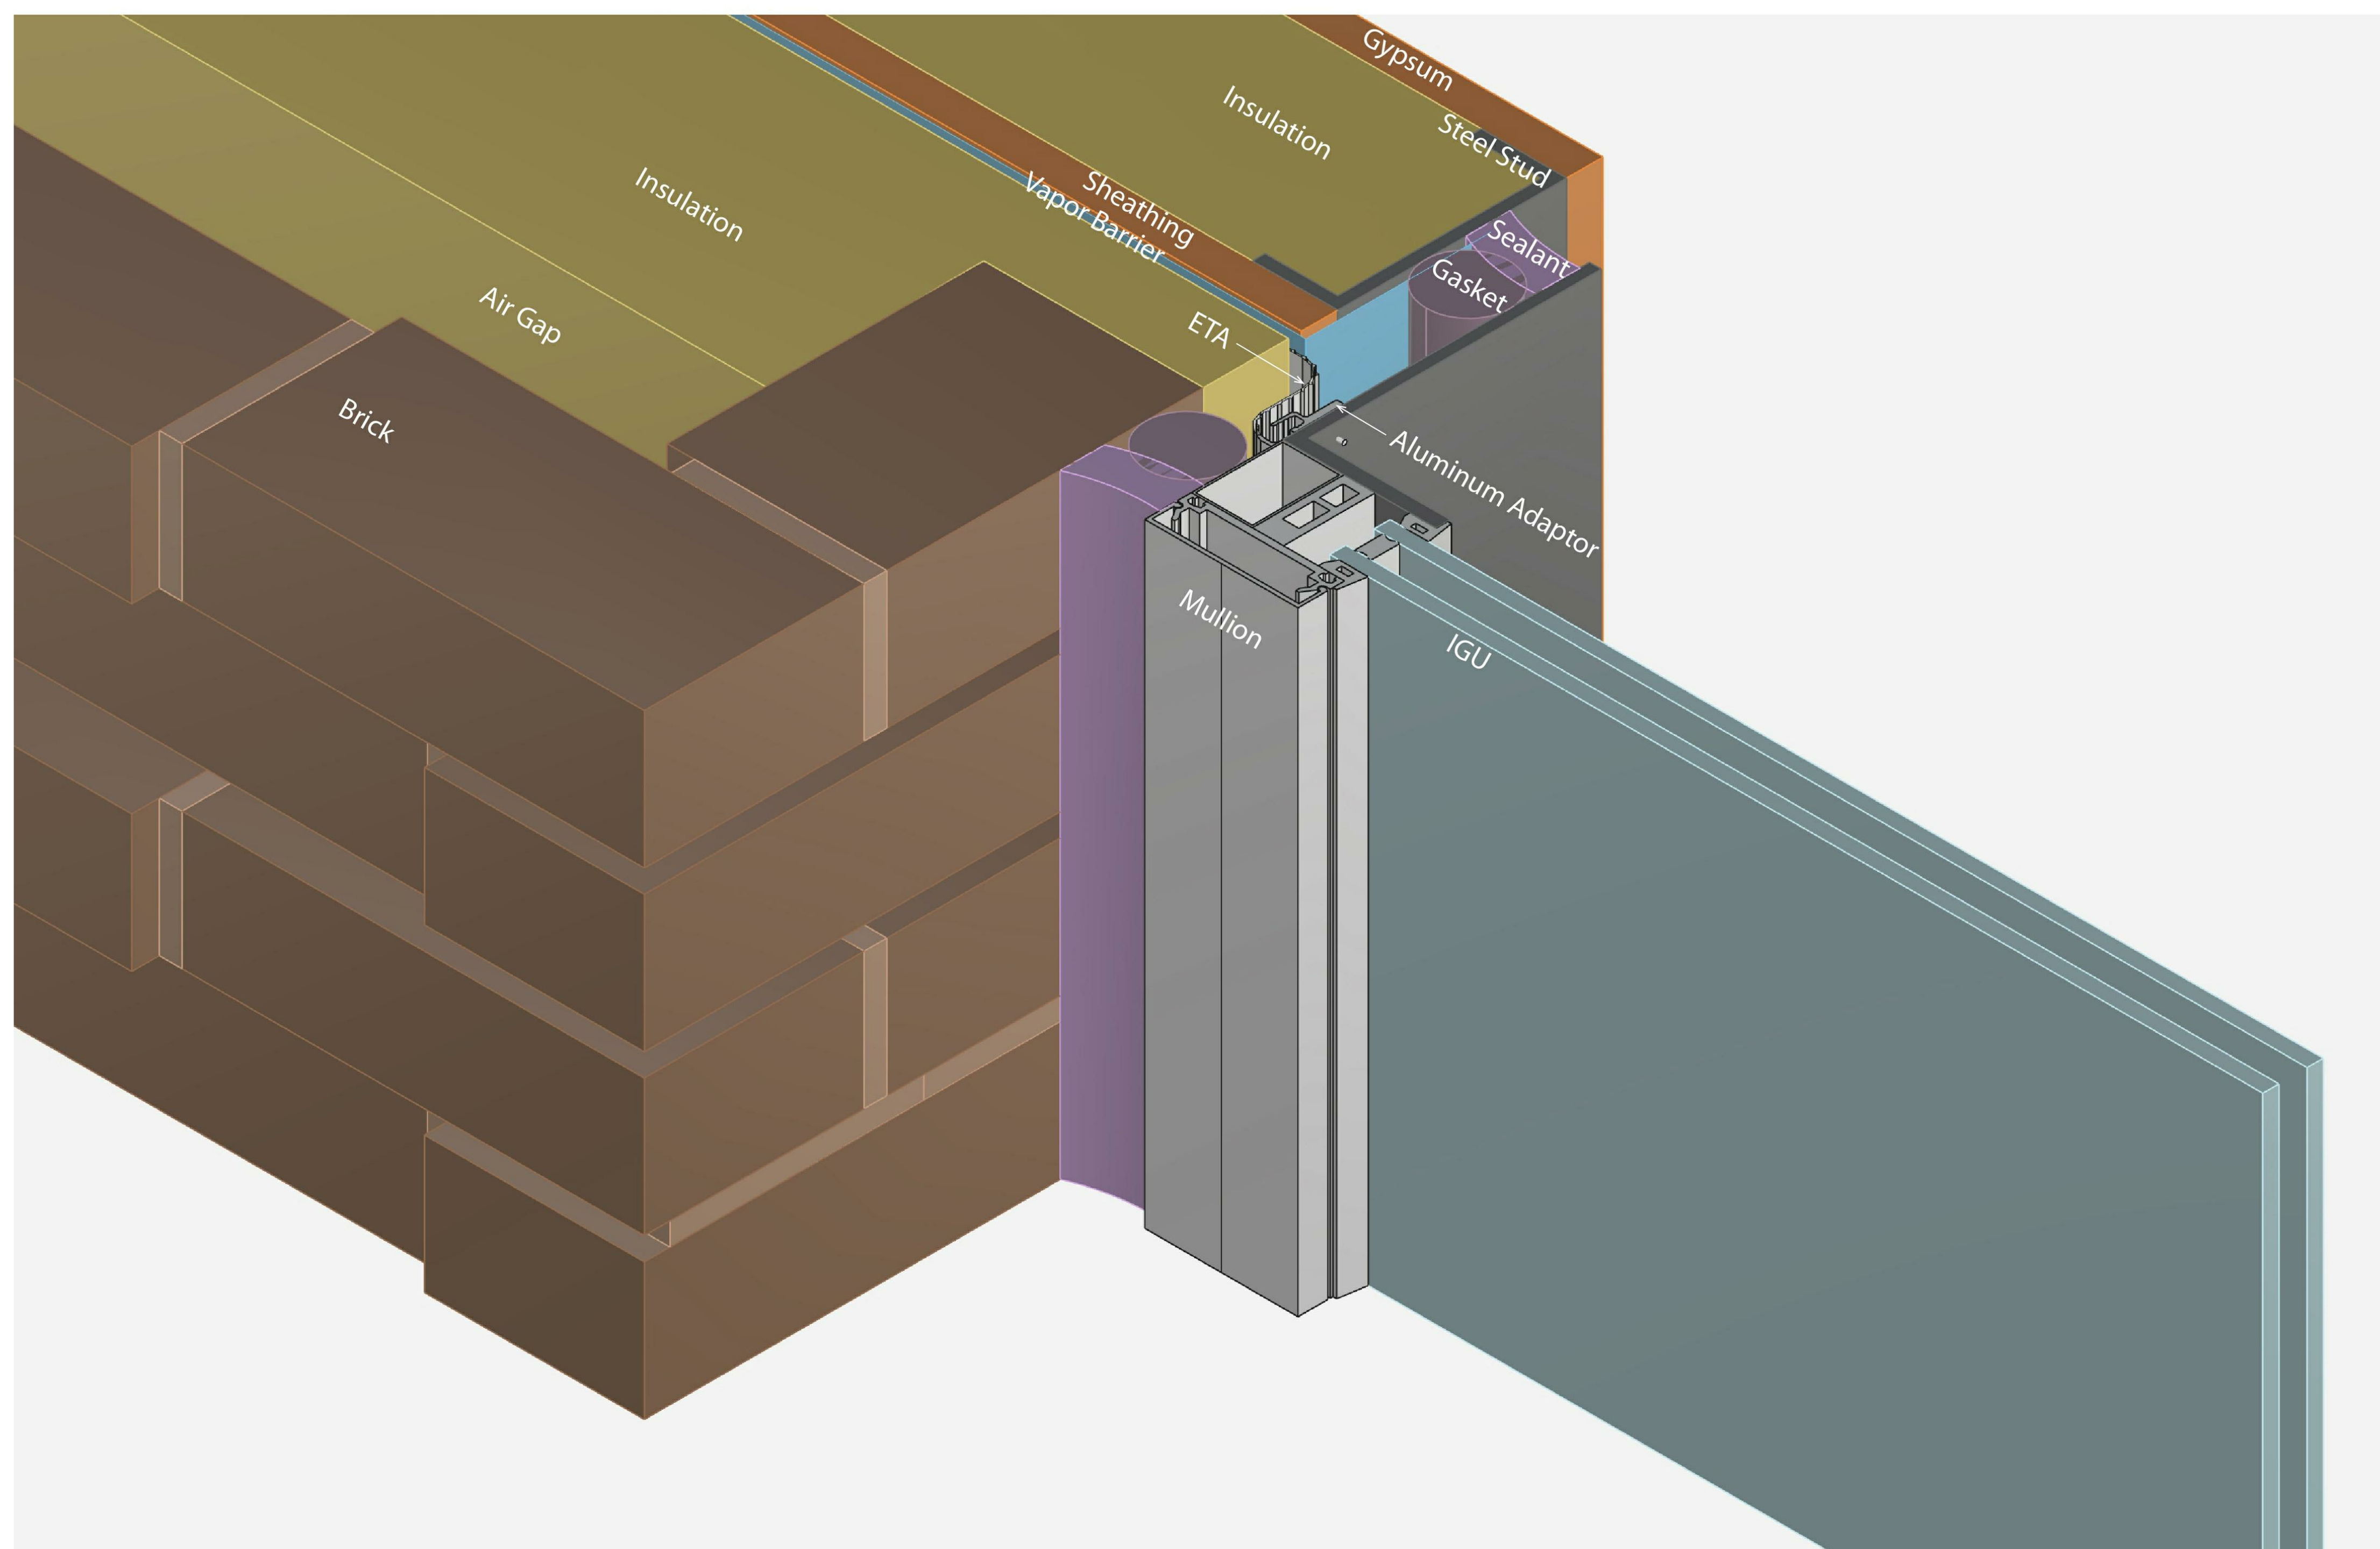

Beauty and the Beasts
associates

**3D - STICK-BUILT CURTAIN WALL
SYSTEM**

NO SCALE

AT 3

3D GLASS

Date 12.17.2021

Drawn by BBA

Checked by BBA

A109

Scale

Beauty and the Beasts
associates

3D - SYSTEM CONNECTION

NO SCALE

AT 3

3D CONNECTION

Date 12.17.2021

Drawn by BBA

Checked by BBA

A110

Scale