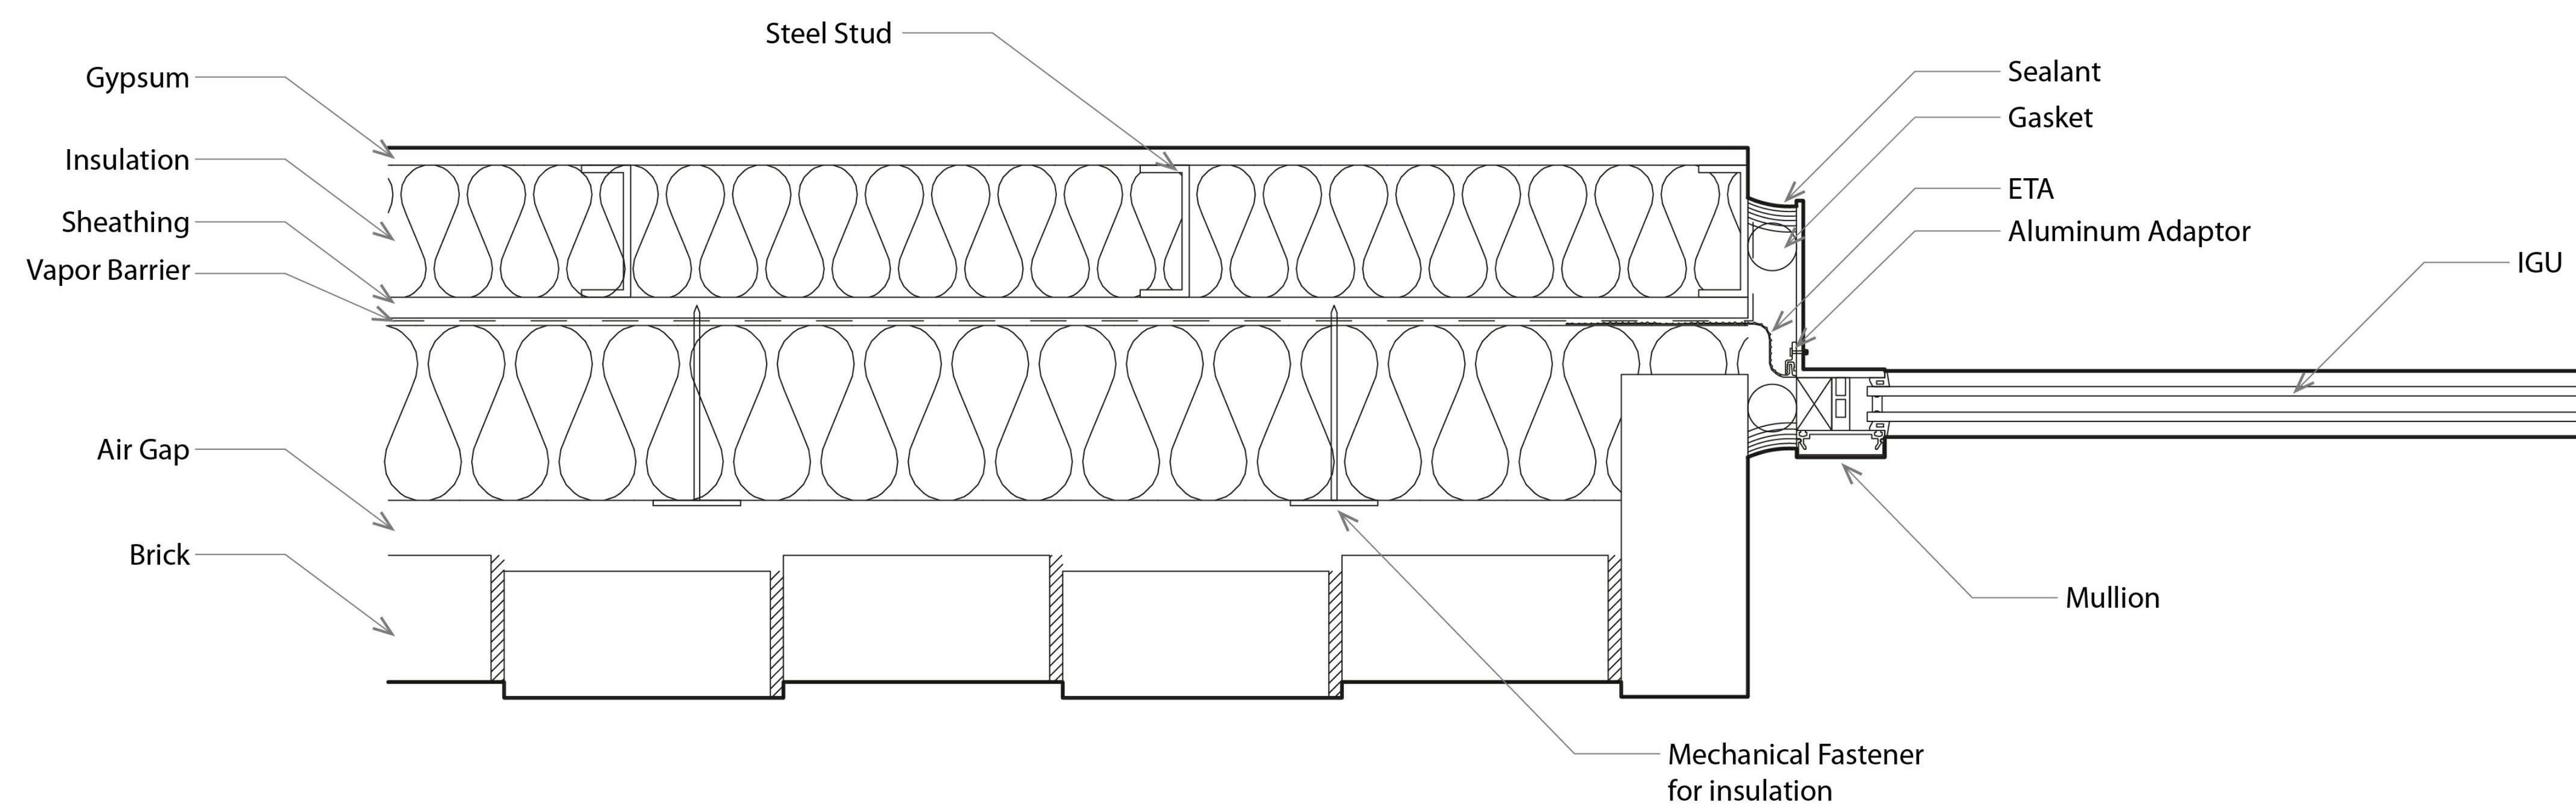

DETAIL - STICK-BUILT
CURTAIN WALL

Date	12.17.2021
Drawn by	BBA
Checked by	BBA

A106

Scale 3" = 1'-0"

Beauty and the Beasts
associates

CONNECTION DETAIL

3" = 1'

AT 3