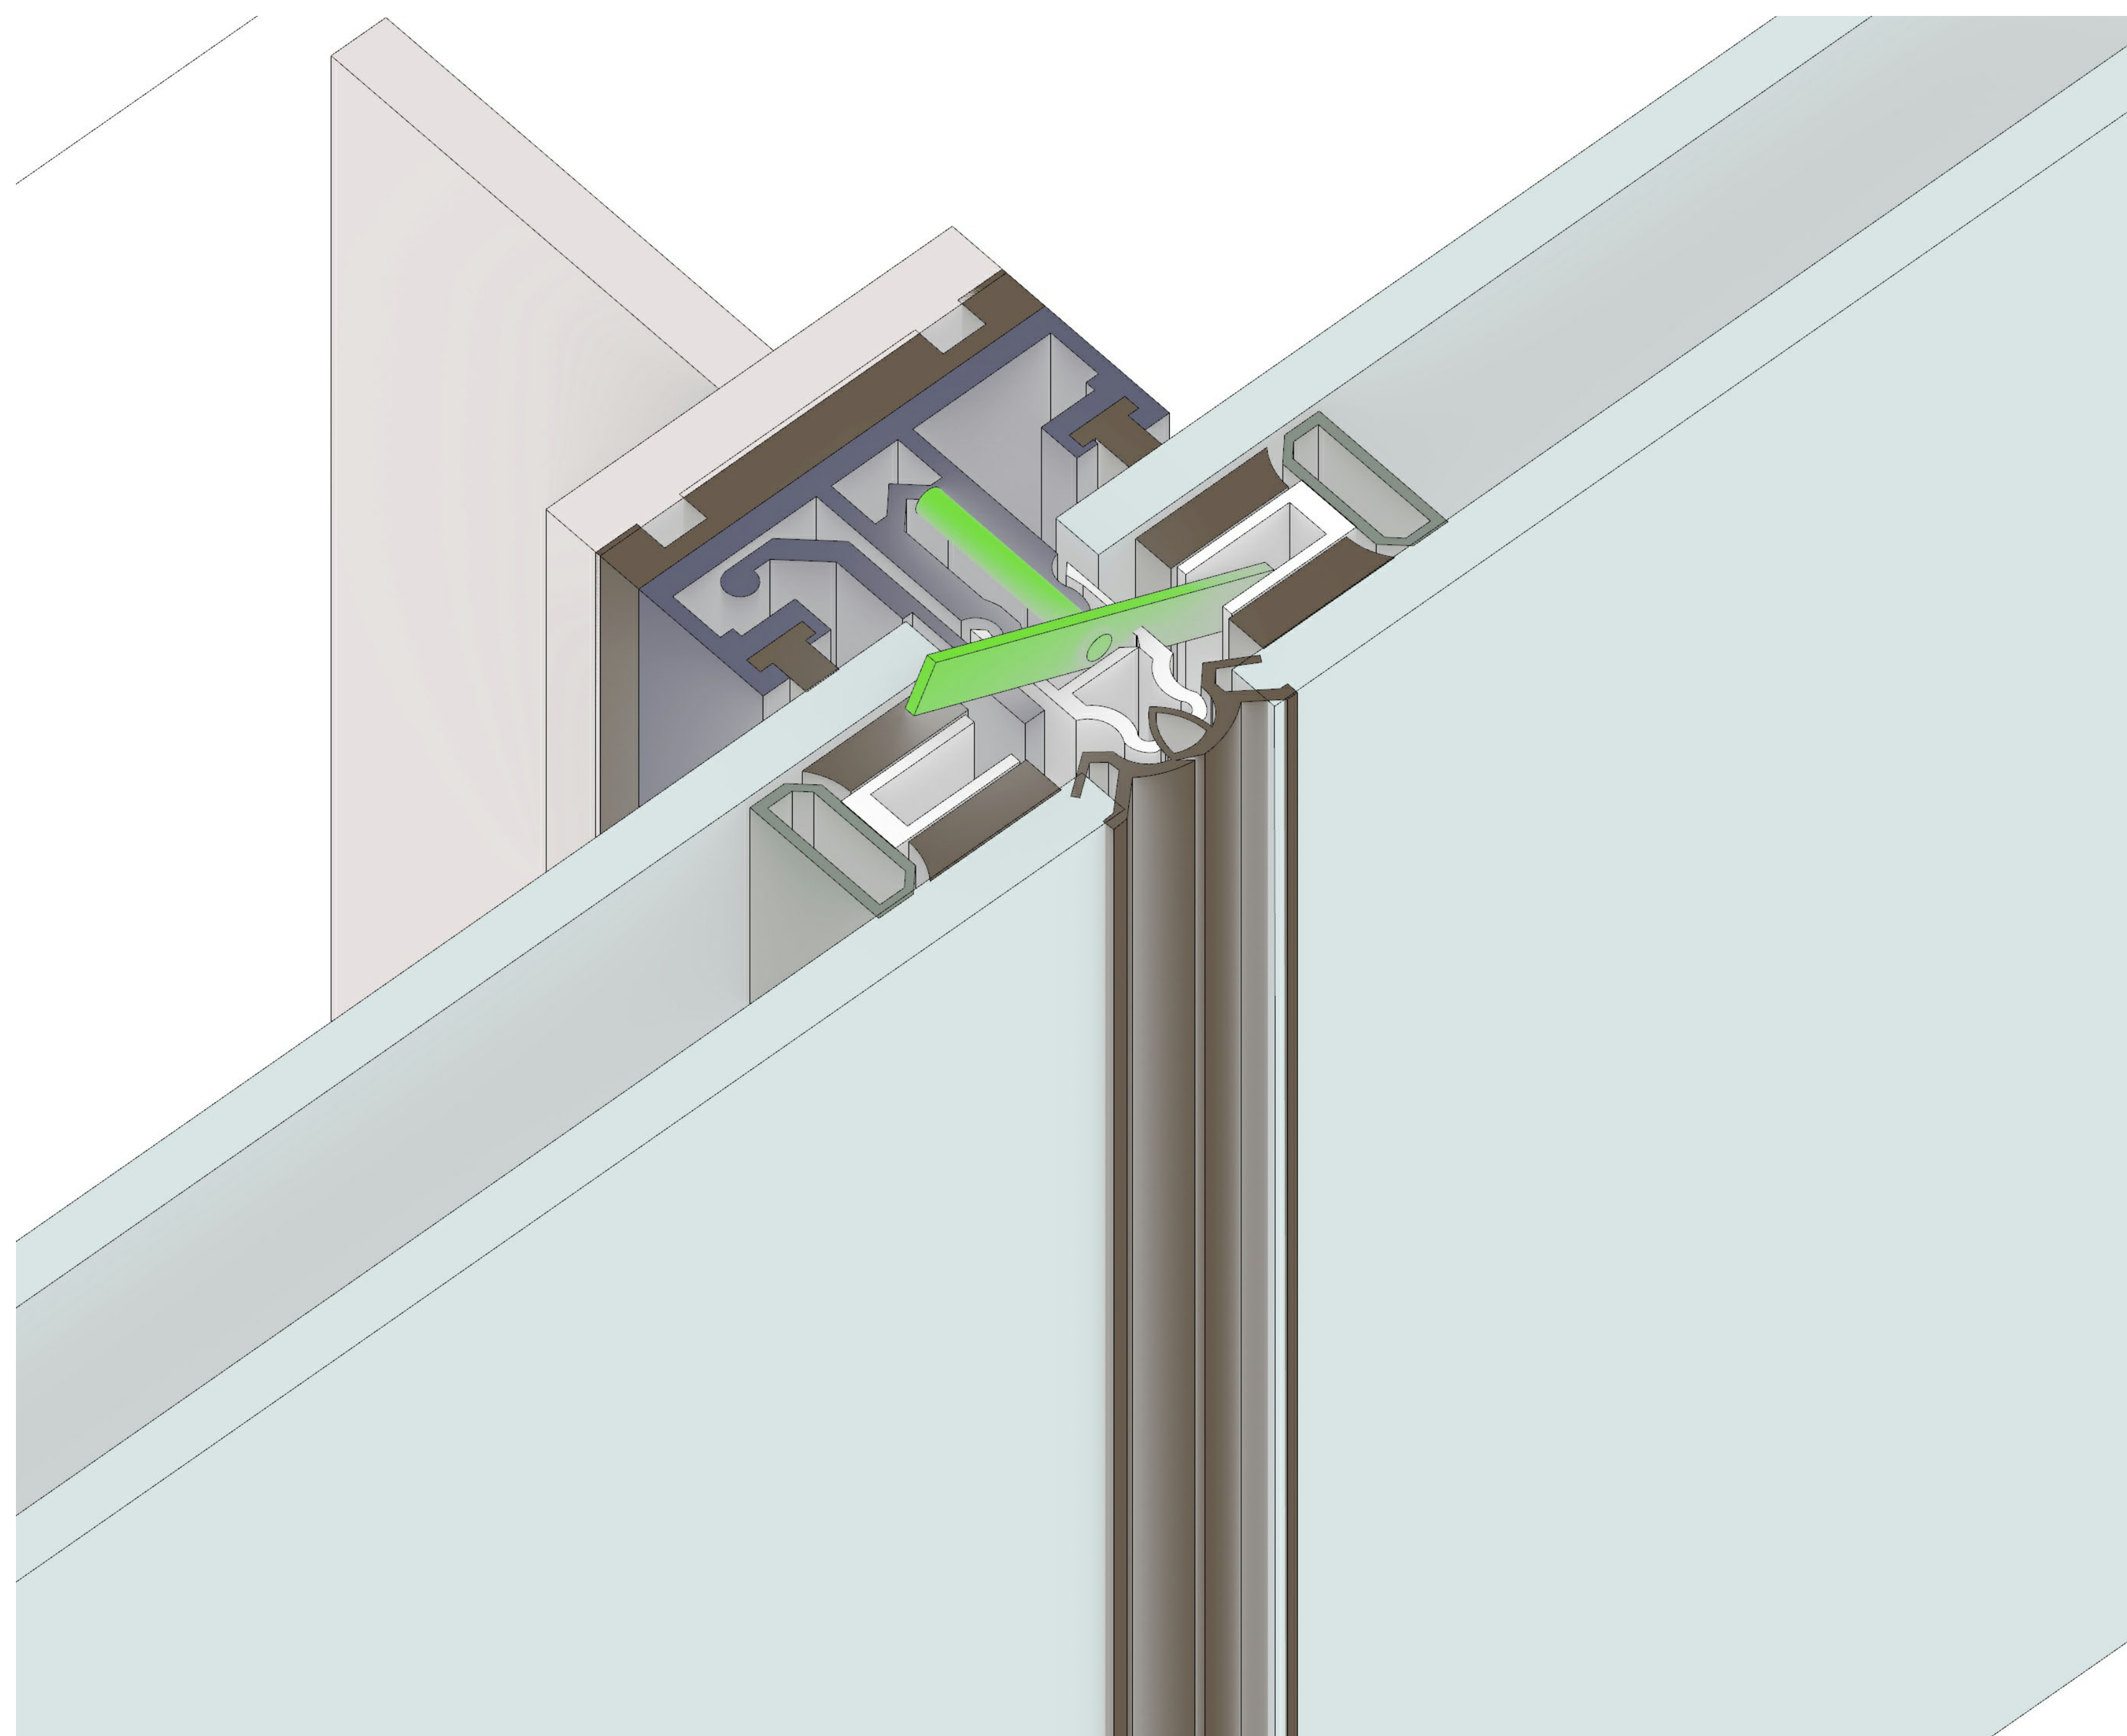

DETAIL - STICK-BUILT
CURTAIN WALL

Date	12.17.2021
Drawn by	BBA
Checked by	BBA

A106

Scale 3" = 1'-0"

Beauty and the Beasts
associates

CONNECTION DETAIL

3" = 1'

AT 3

DETAIL - CONNECTION

Date 12.17.2021

Drawn by BBA

Checked by BBA

A107

Scale

Beauty and the Beasts
associates

**3D - BRICK RAINSCREEN WALL
SYSTEM**

Beauty and the Beasts
associates

**3D - STICK-BUILT CURTAIN WALL
SYSTEM**

NO SCALE

AT 3

3D GLASS

Date 12.17.2021

Drawn by BBA

Checked by BBA

A109

Scale

Beauty and the Beasts
associates

3D - SYSTEM CONNECTION

NO SCALE

AT 3

3D CONNECTION

Date 12.17.2021