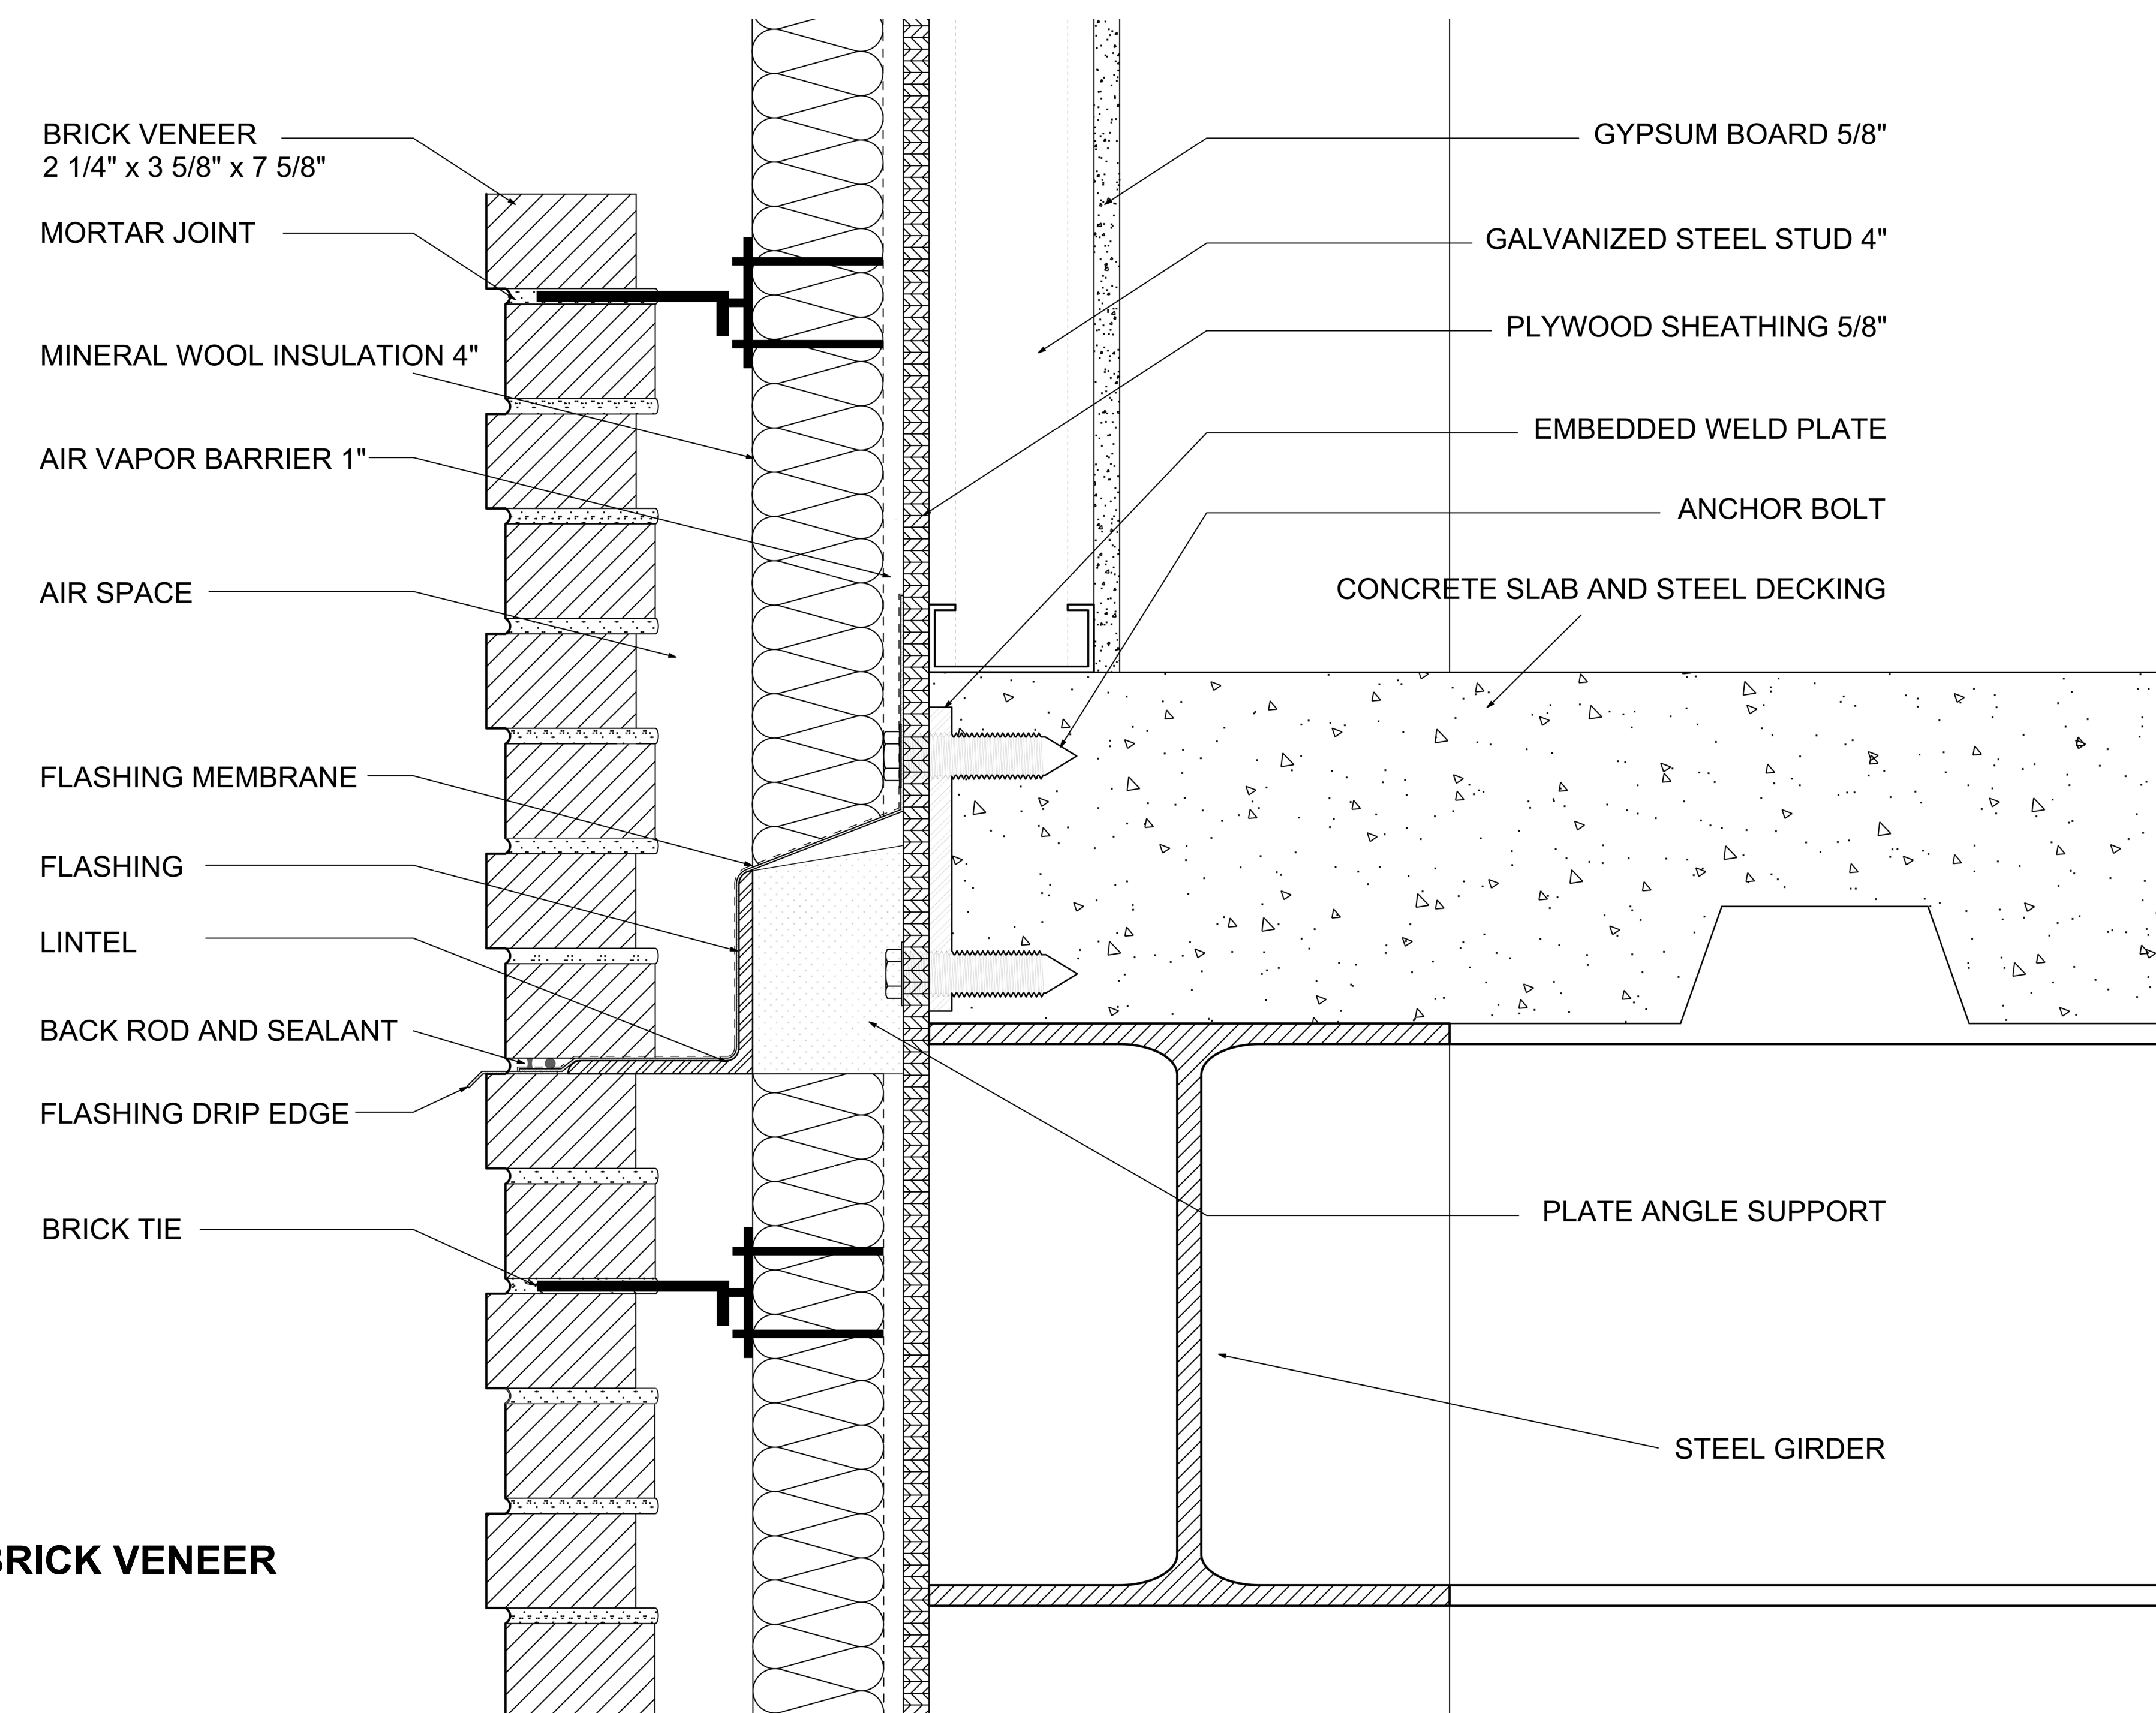

1/2" = 1'

WALL SECTION - RAINSCREEN BRICK VENEER

1/2" = 1'

PLAN - RAINSCREEN BRICK VENEER

1/2" = 1'

AT 3

ROAD MAP 1 - BRICK
RAINSCREEN FACADE

Date	12.17.2021
Drawn by	BBA
Checked by	BBA

A103

Scale 1/2" = 1'-0"

Beauty and the Beasts
associates

PLAN DETAIL - RAINSCREEN BRICK VENEER

3" = 1'

SECTION DETAIL - RAINSCREEN BRICK VENEER

3" = 1'

AT 3

DETAIL - BRICK
RAINSCREEN FACADE

Date	12.17.2021
Drawn by	BBA
Checked by	BBA

A104

Scale

Beauty and the Beasts
associates

WALL TYPE 2 - STICK-BUILT CURTAIN WALL

1/2" = 1'

PLAN - STICK-BUILT CURTAIN WALL

1/2" = 1'

SECTION - STICK-BUILT CURTAIN WALL

1/2" = 1'

AT 3

ROAD MAP 2 - STICK-BUILT
CURTAIN WALL

Date 12.17.2021

Drawn by BBA

Checked by BBA