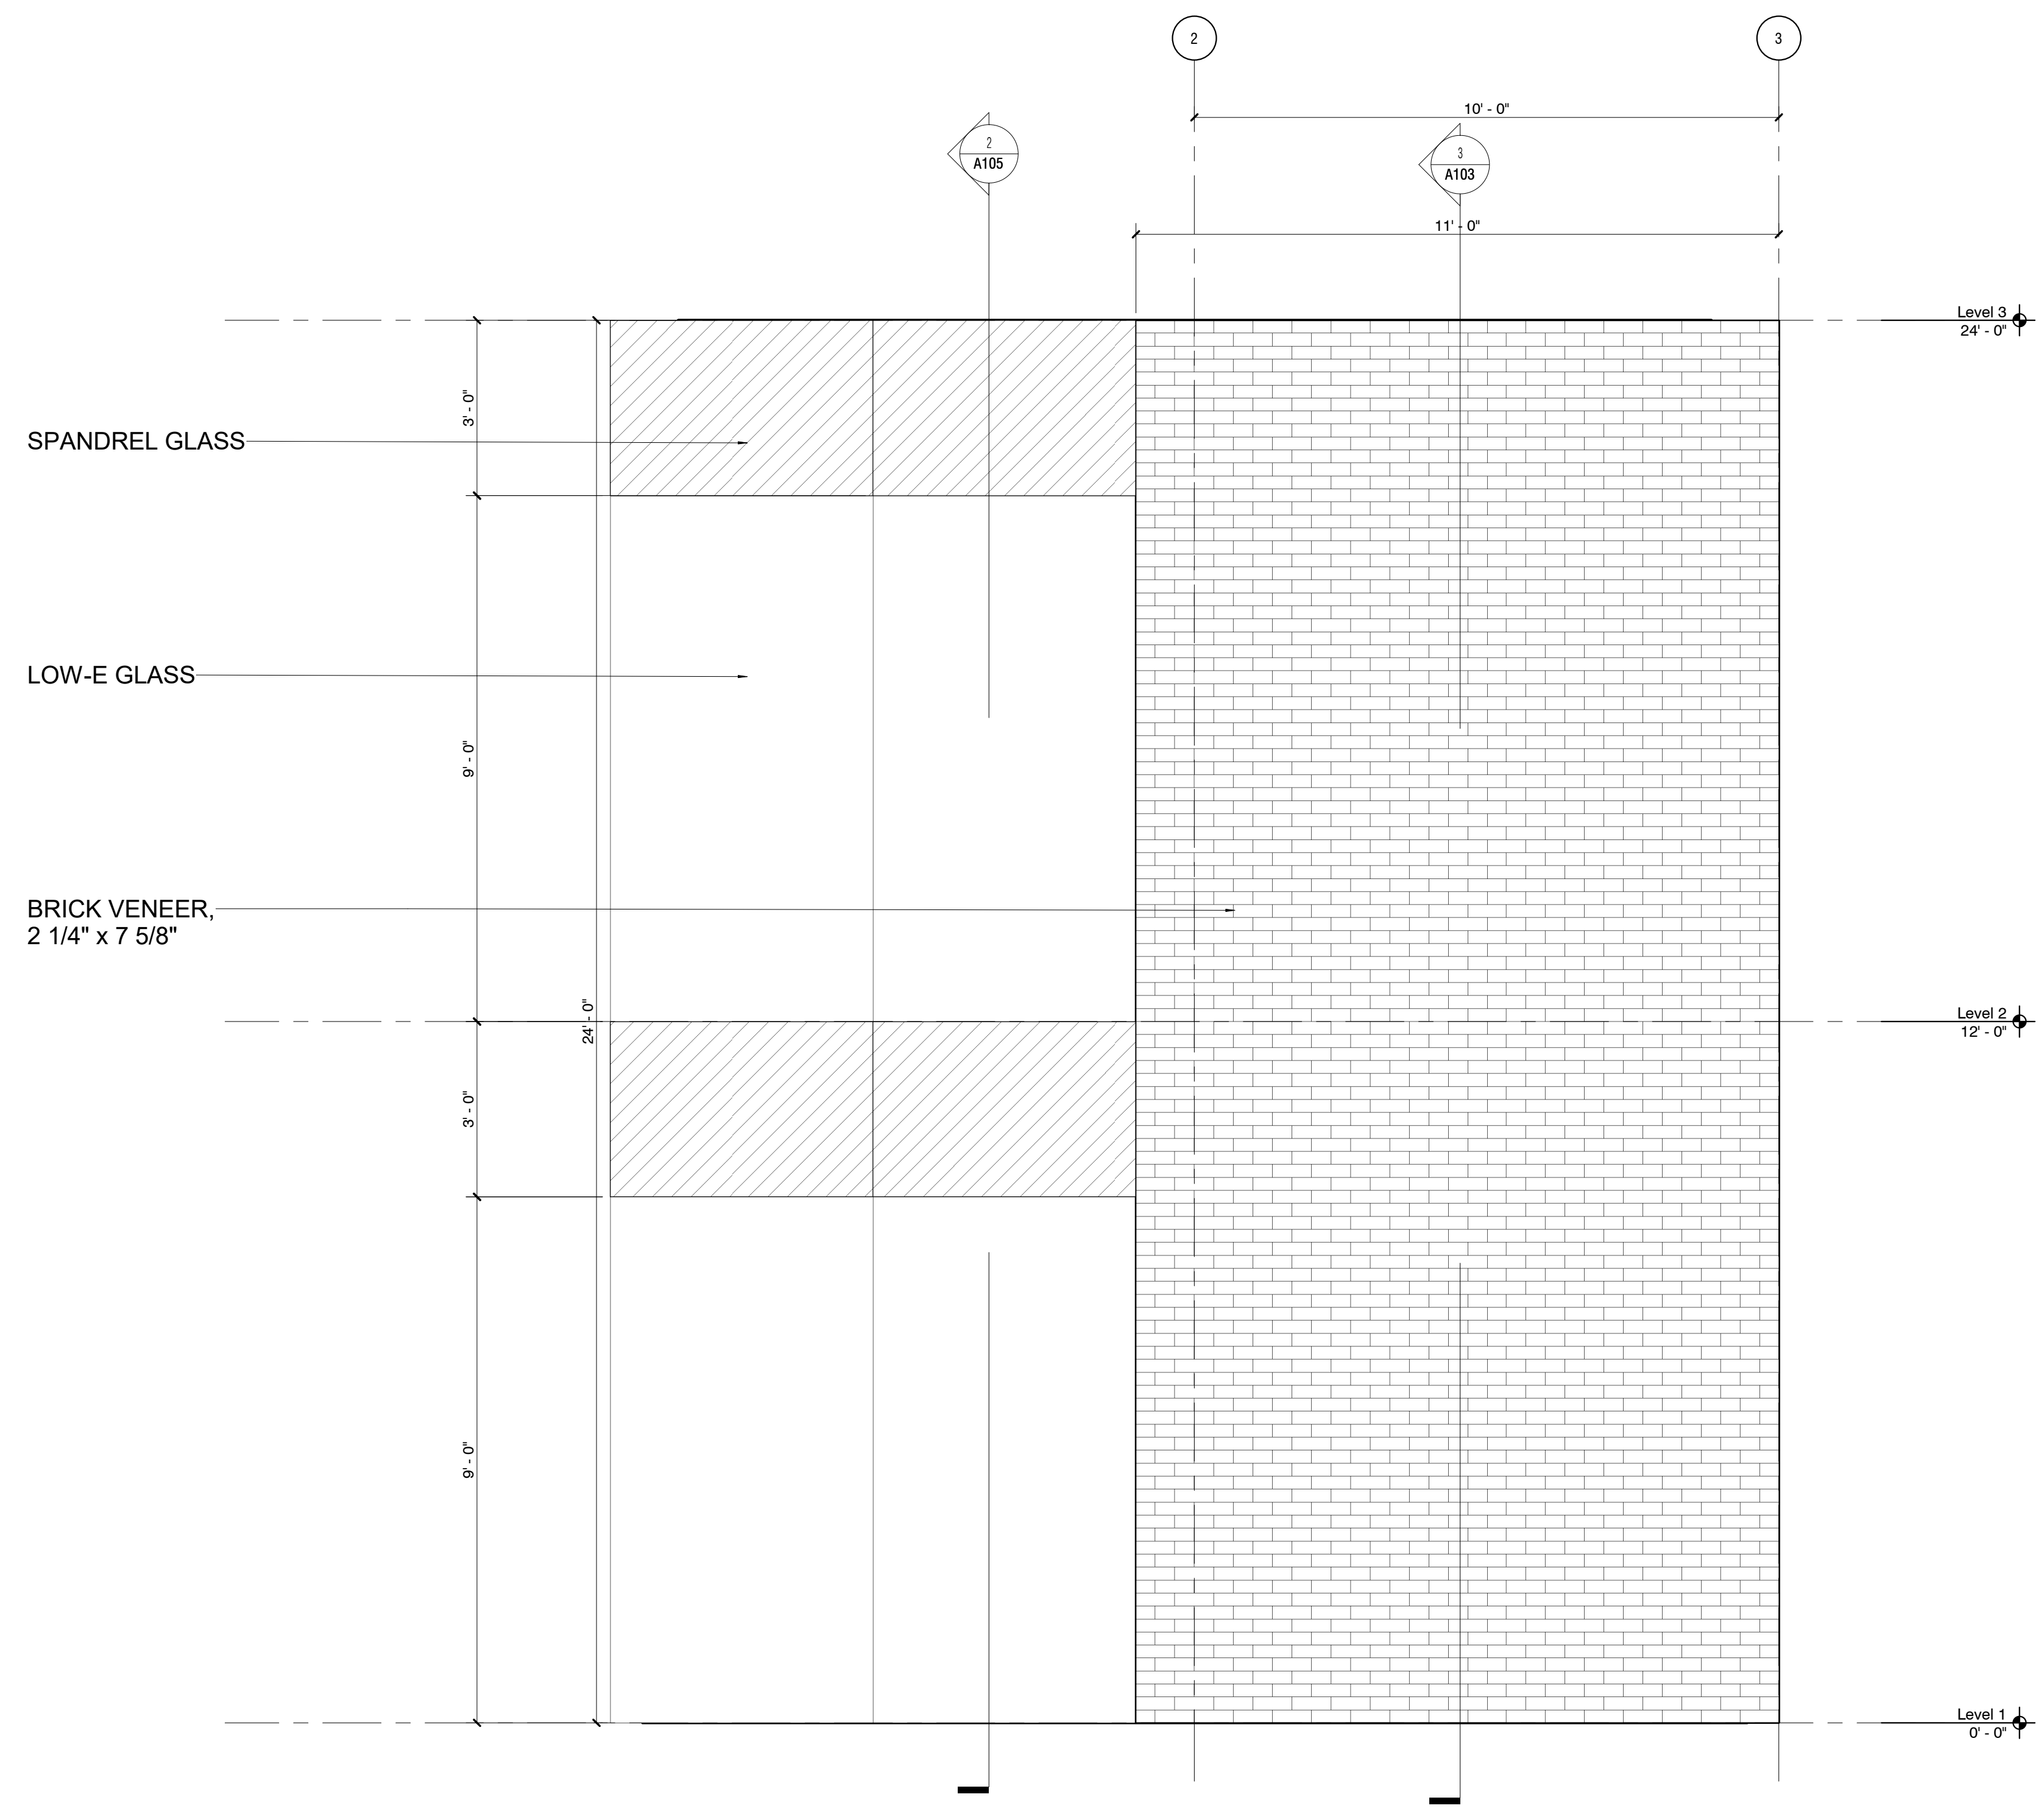

Scale

Beauty and the Beasts
associates

MAIN FACADE
1/2" = 1'

AT 3	
OVERALL FACADE	
Date	12.17.2021
Drawn by	BBA
Checked by	BBA
A101	
Scale	1/2" = 1'-0"

Beauty and the Beasts
associates

WALL TYPE 1 - RAINSCREEN BRICK VENEER

1/2" = 1'

WALL SECTION - RAINSCREEN BRICK VENEER

1/2" = 1'

PLAN - RAINSCREEN BRICK VENEER

1/2" = 1'

AT 3

ROAD MAP 1 - BRICK
RAINSCREEN FACADE

Date	12.17.2021
Drawn by	BBA
Checked by	BBA

A103

Scale 1/2" = 1'-0"

Beauty and the Beasts
associates

PLAN DETAIL - RAINSCREEN BRICK VENEER

3" = 1'

SECTION DETAIL - RAINSCREEN BRICK VENEER

3" = 1'

AT 3

A105

Scale 1/2" = 1'-0"

Beauty and the Beasts
associates

PLAN DETAIL - STICK-BUILT CURTAIN WALL

3" = 1'

SECTION DETAIL - STICK-BUILT CURTAIN WALL

3" = 1'

AT 3