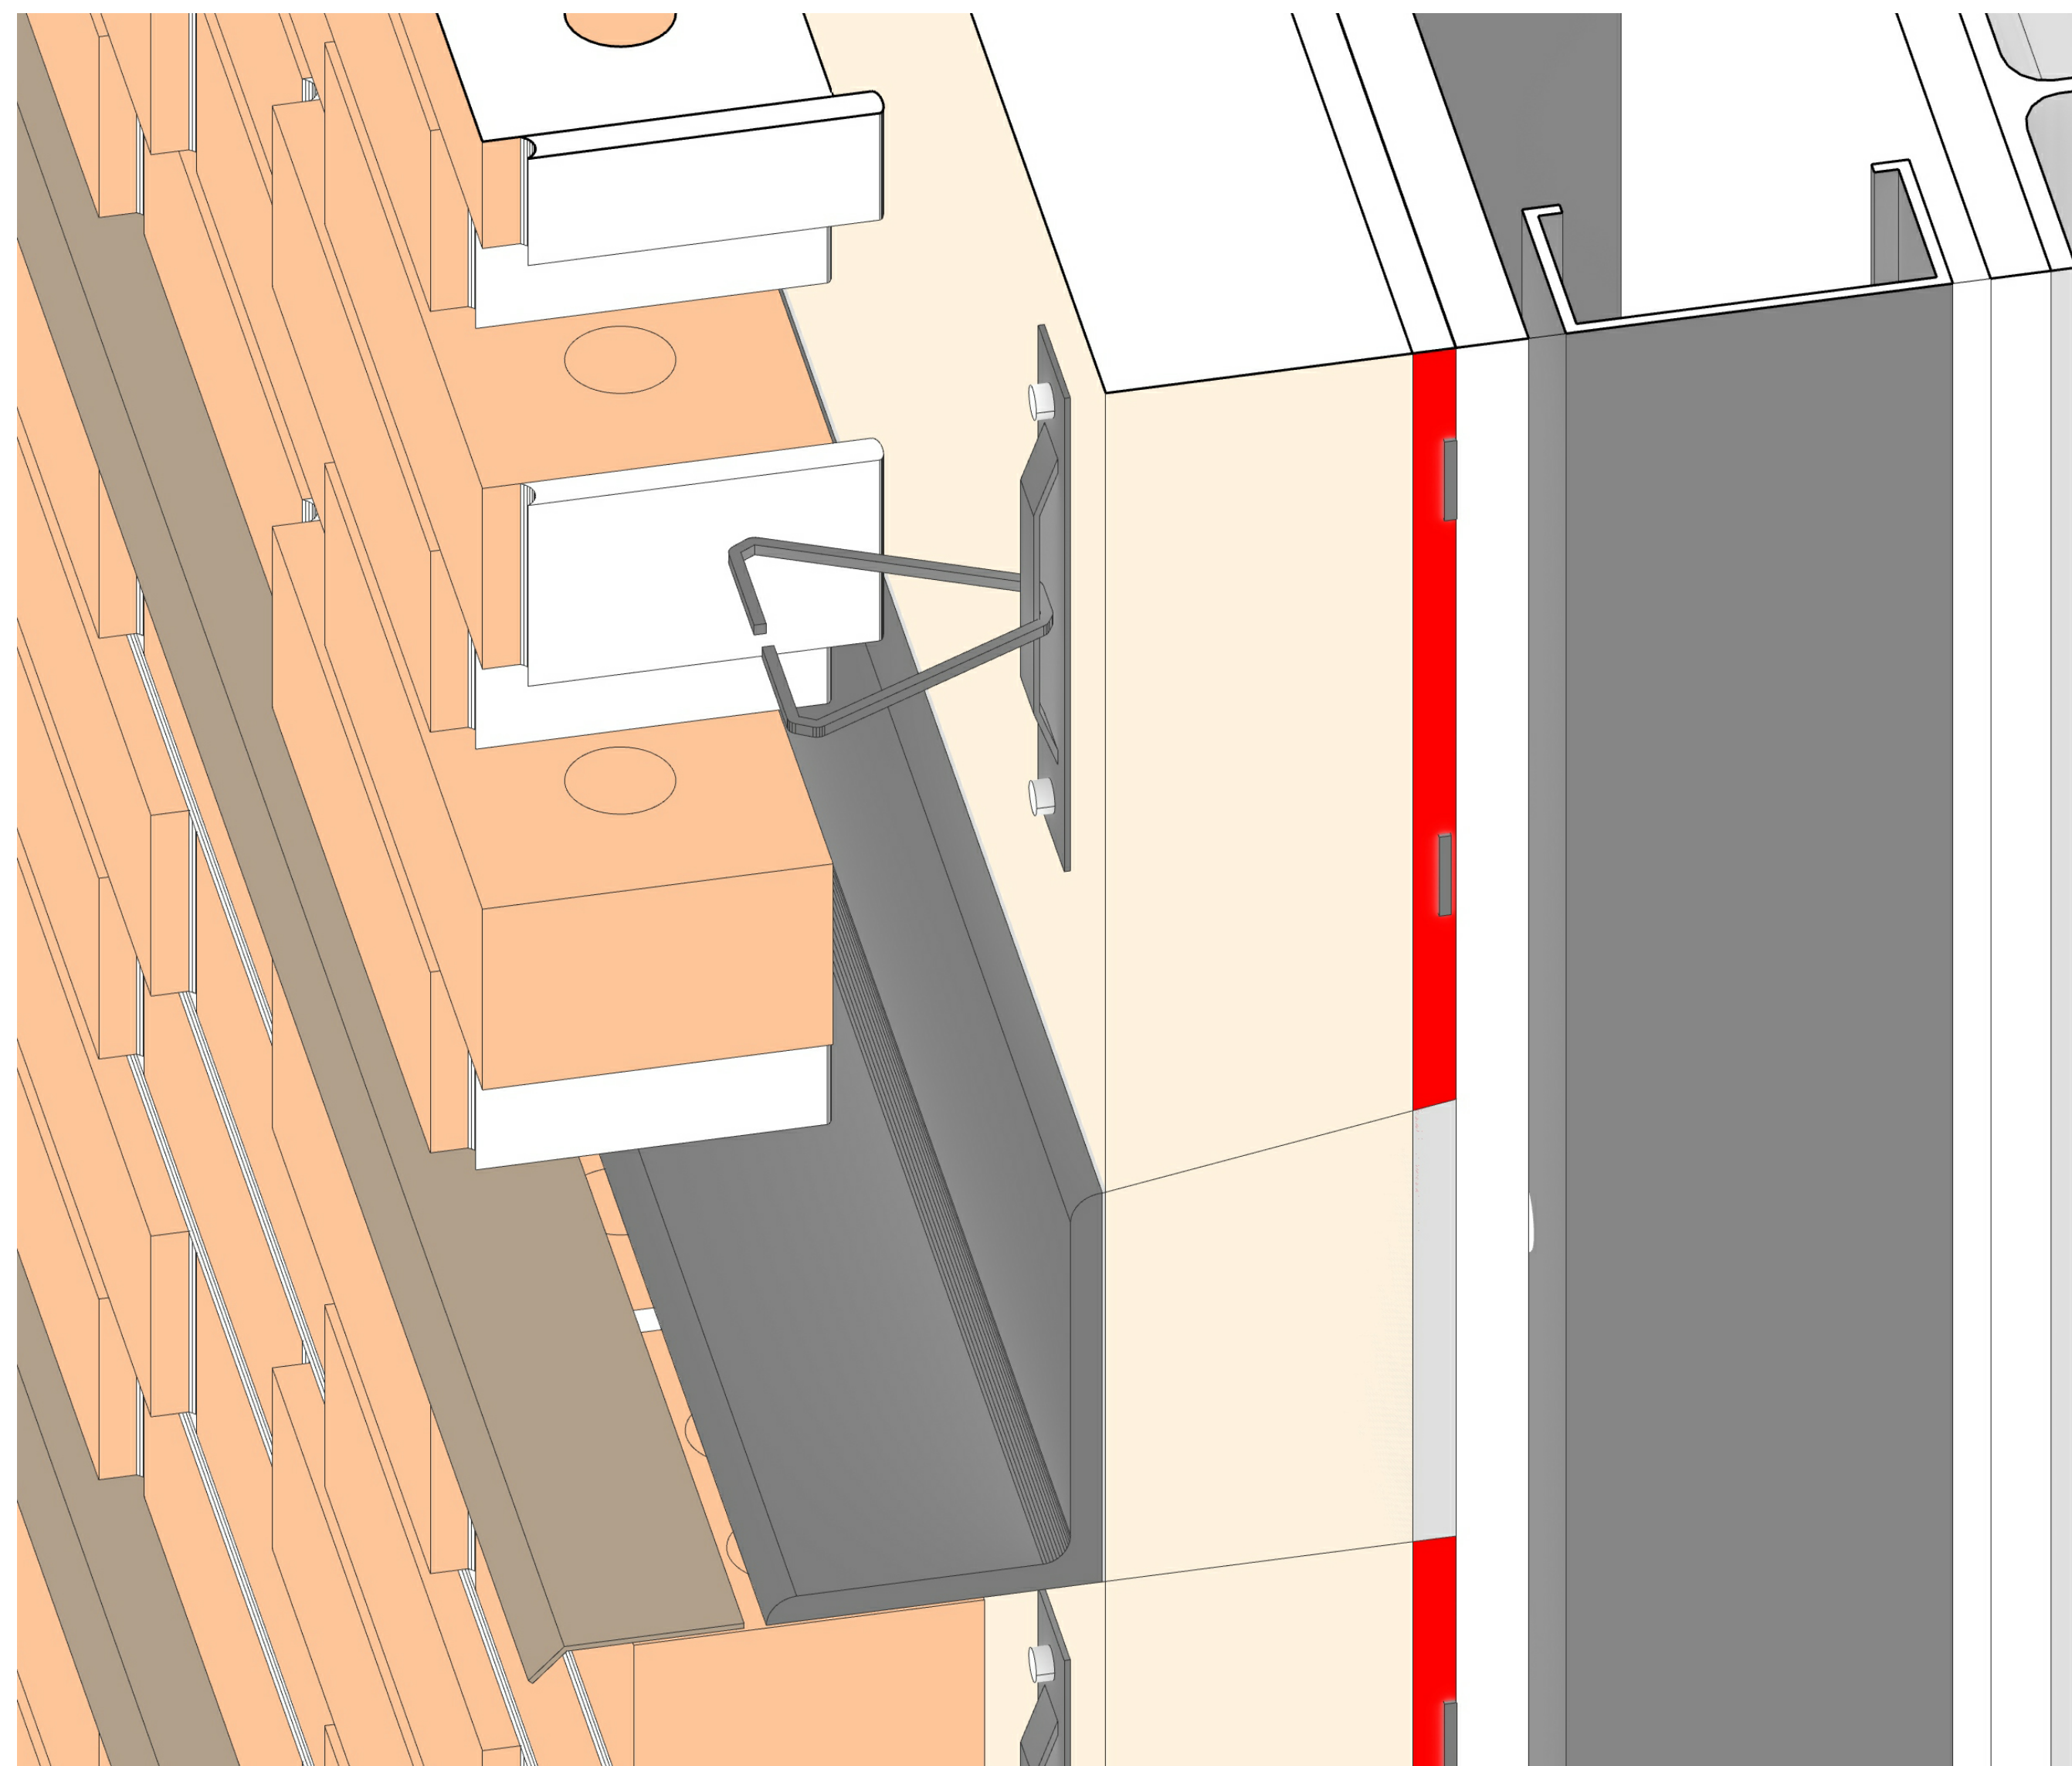

DETAIL - STICK-BUILT
CURTAIN WALL

Date	12.17.2021
Drawn by	BBA
Checked by	BBA

A106

Scale 3" = 1'-0"

Beauty and the Beasts
associates

CONNECTION DETAIL

3" = 1'

AT 3

DETAIL - CONNECTION

Date 12.17.2021

Drawn by BBA

Checked by BBA

A107

Scale

Beauty and the Beasts
associates

**3D - BRICK RAINSCREEN WALL
SYSTEM**