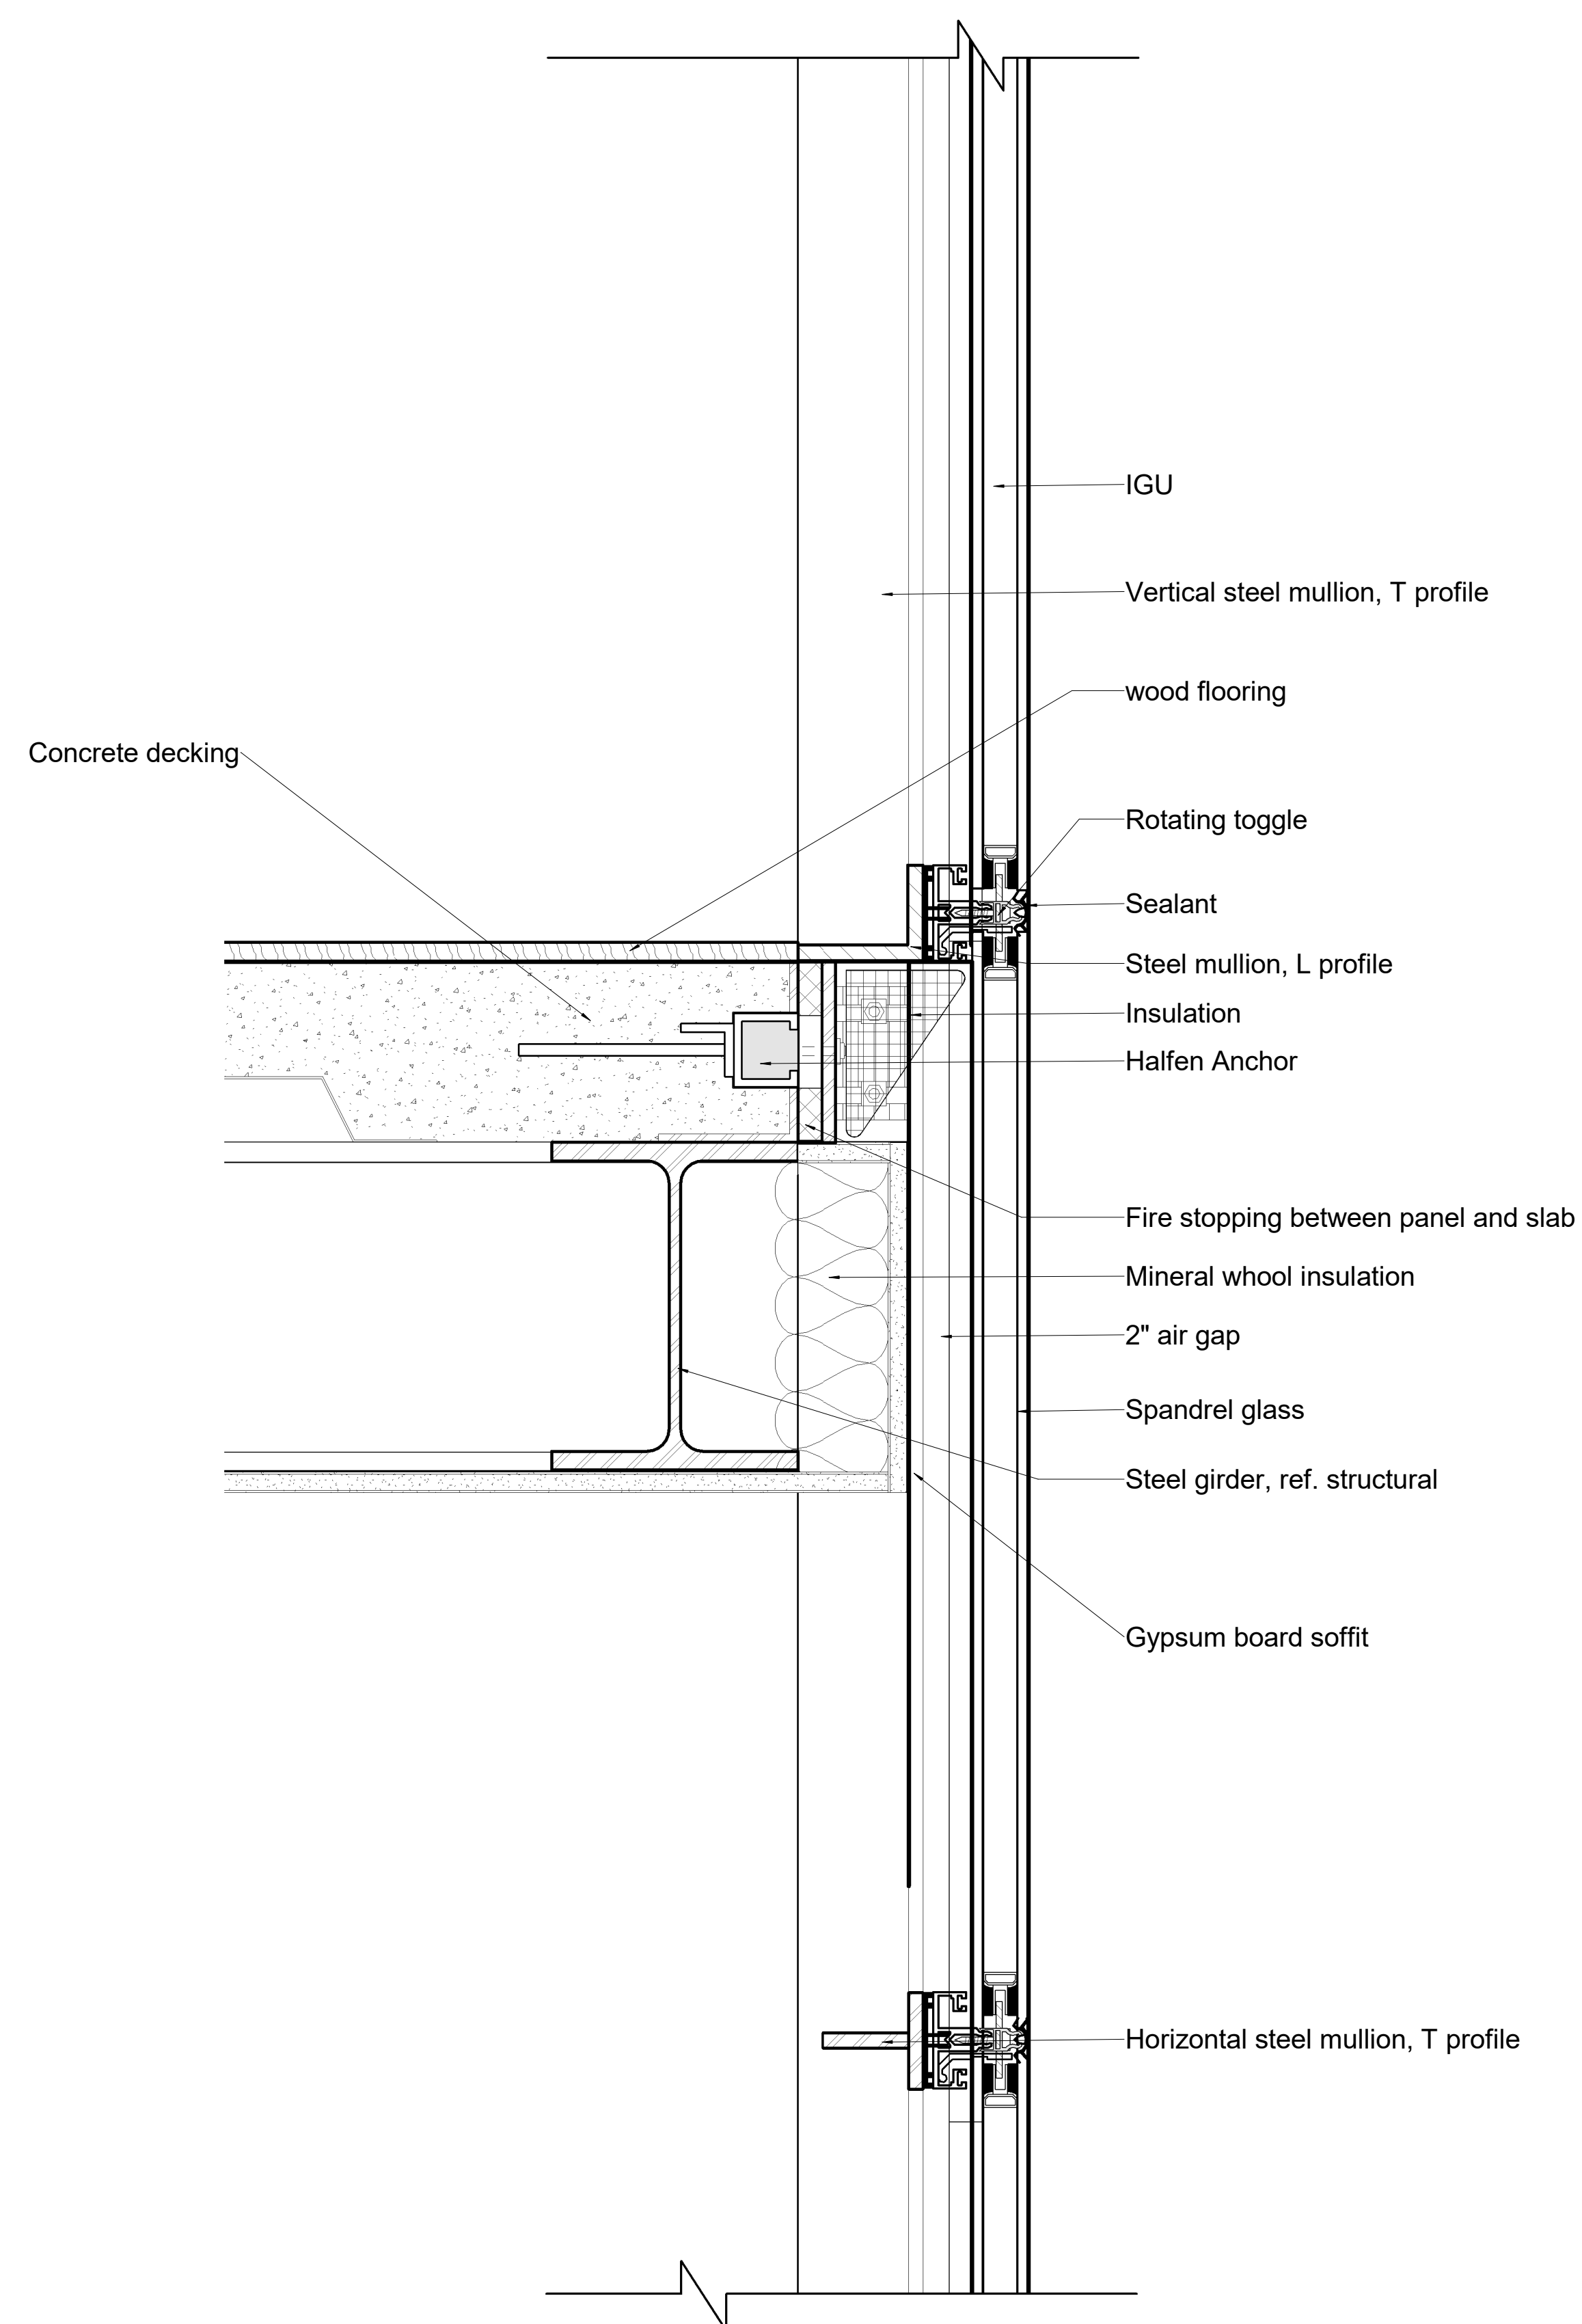

A105

Scale 1/2" = 1'-0"

Beauty and the Beasts
associates

PLAN DETAIL - STICK-BUILT CURTAIN WALL

3" = 1'

SECTION DETAIL - STICK-BUILT CURTAIN WALL

3" = 1'

AT 3

DETAIL - STICK-BUILT
CURTAIN WALL

Date	12.17.2021
Drawn by	BBA
Checked by	BBA

A106

Scale 3" = 1'-0"

Beauty and the Beasts
associates

CONNECTION DETAIL

3" = 1'

AT 3