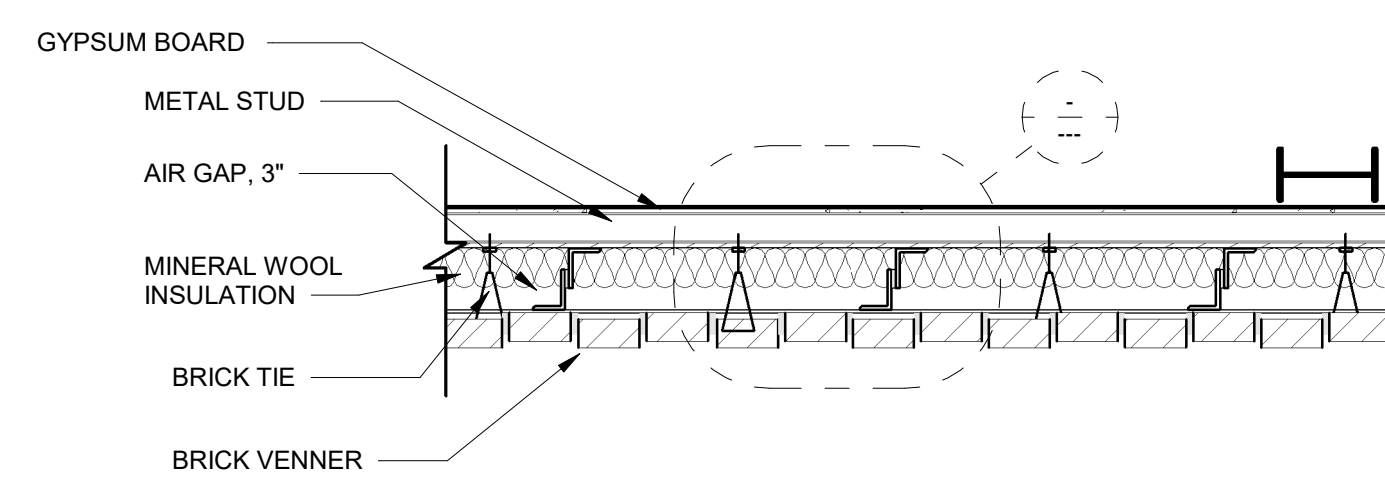

Scale

Beauty and the Beasts
associates

MAIN FACADE
1/2" = 1'

AT 3	
OVERALL FACADE	
Date	12.17.2021
Drawn by	BBA
Checked by	BBA
A101	
Scale	1/2" = 1'-0"

Beauty and the Beasts
associates

WALL TYPE 1 - RAINSCREEN BRICK VENEER

1/2" = 1'

WALL SECTION - RAINSCREEN BRICK VENEER

1/2" = 1'

PLAN - RAINSCREEN BRICK VENEER

1/2" = 1'

AT 3

ROAD MAP 1 - BRICK
RAINSCREEN FACADE

Date	12.17.2021
Drawn by	BBA
Checked by	BBA

A103

Scale 1/2" = 1'-0"

Beauty and the Beasts
associates

PLAN DETAIL - RAINSCREEN BRICK VENEER

3" = 1'

SECTION DETAIL - RAINSCREEN BRICK VENEER

3" = 1'

AT 3

A105

Scale 1/2" = 1'-0"

Beauty and the Beasts
associates

PLAN DETAIL - STICK-BUILT CURTAIN WALL

3" = 1'

SECTION DETAIL - STICK-BUILT CURTAIN WALL

3" = 1'

AT 3