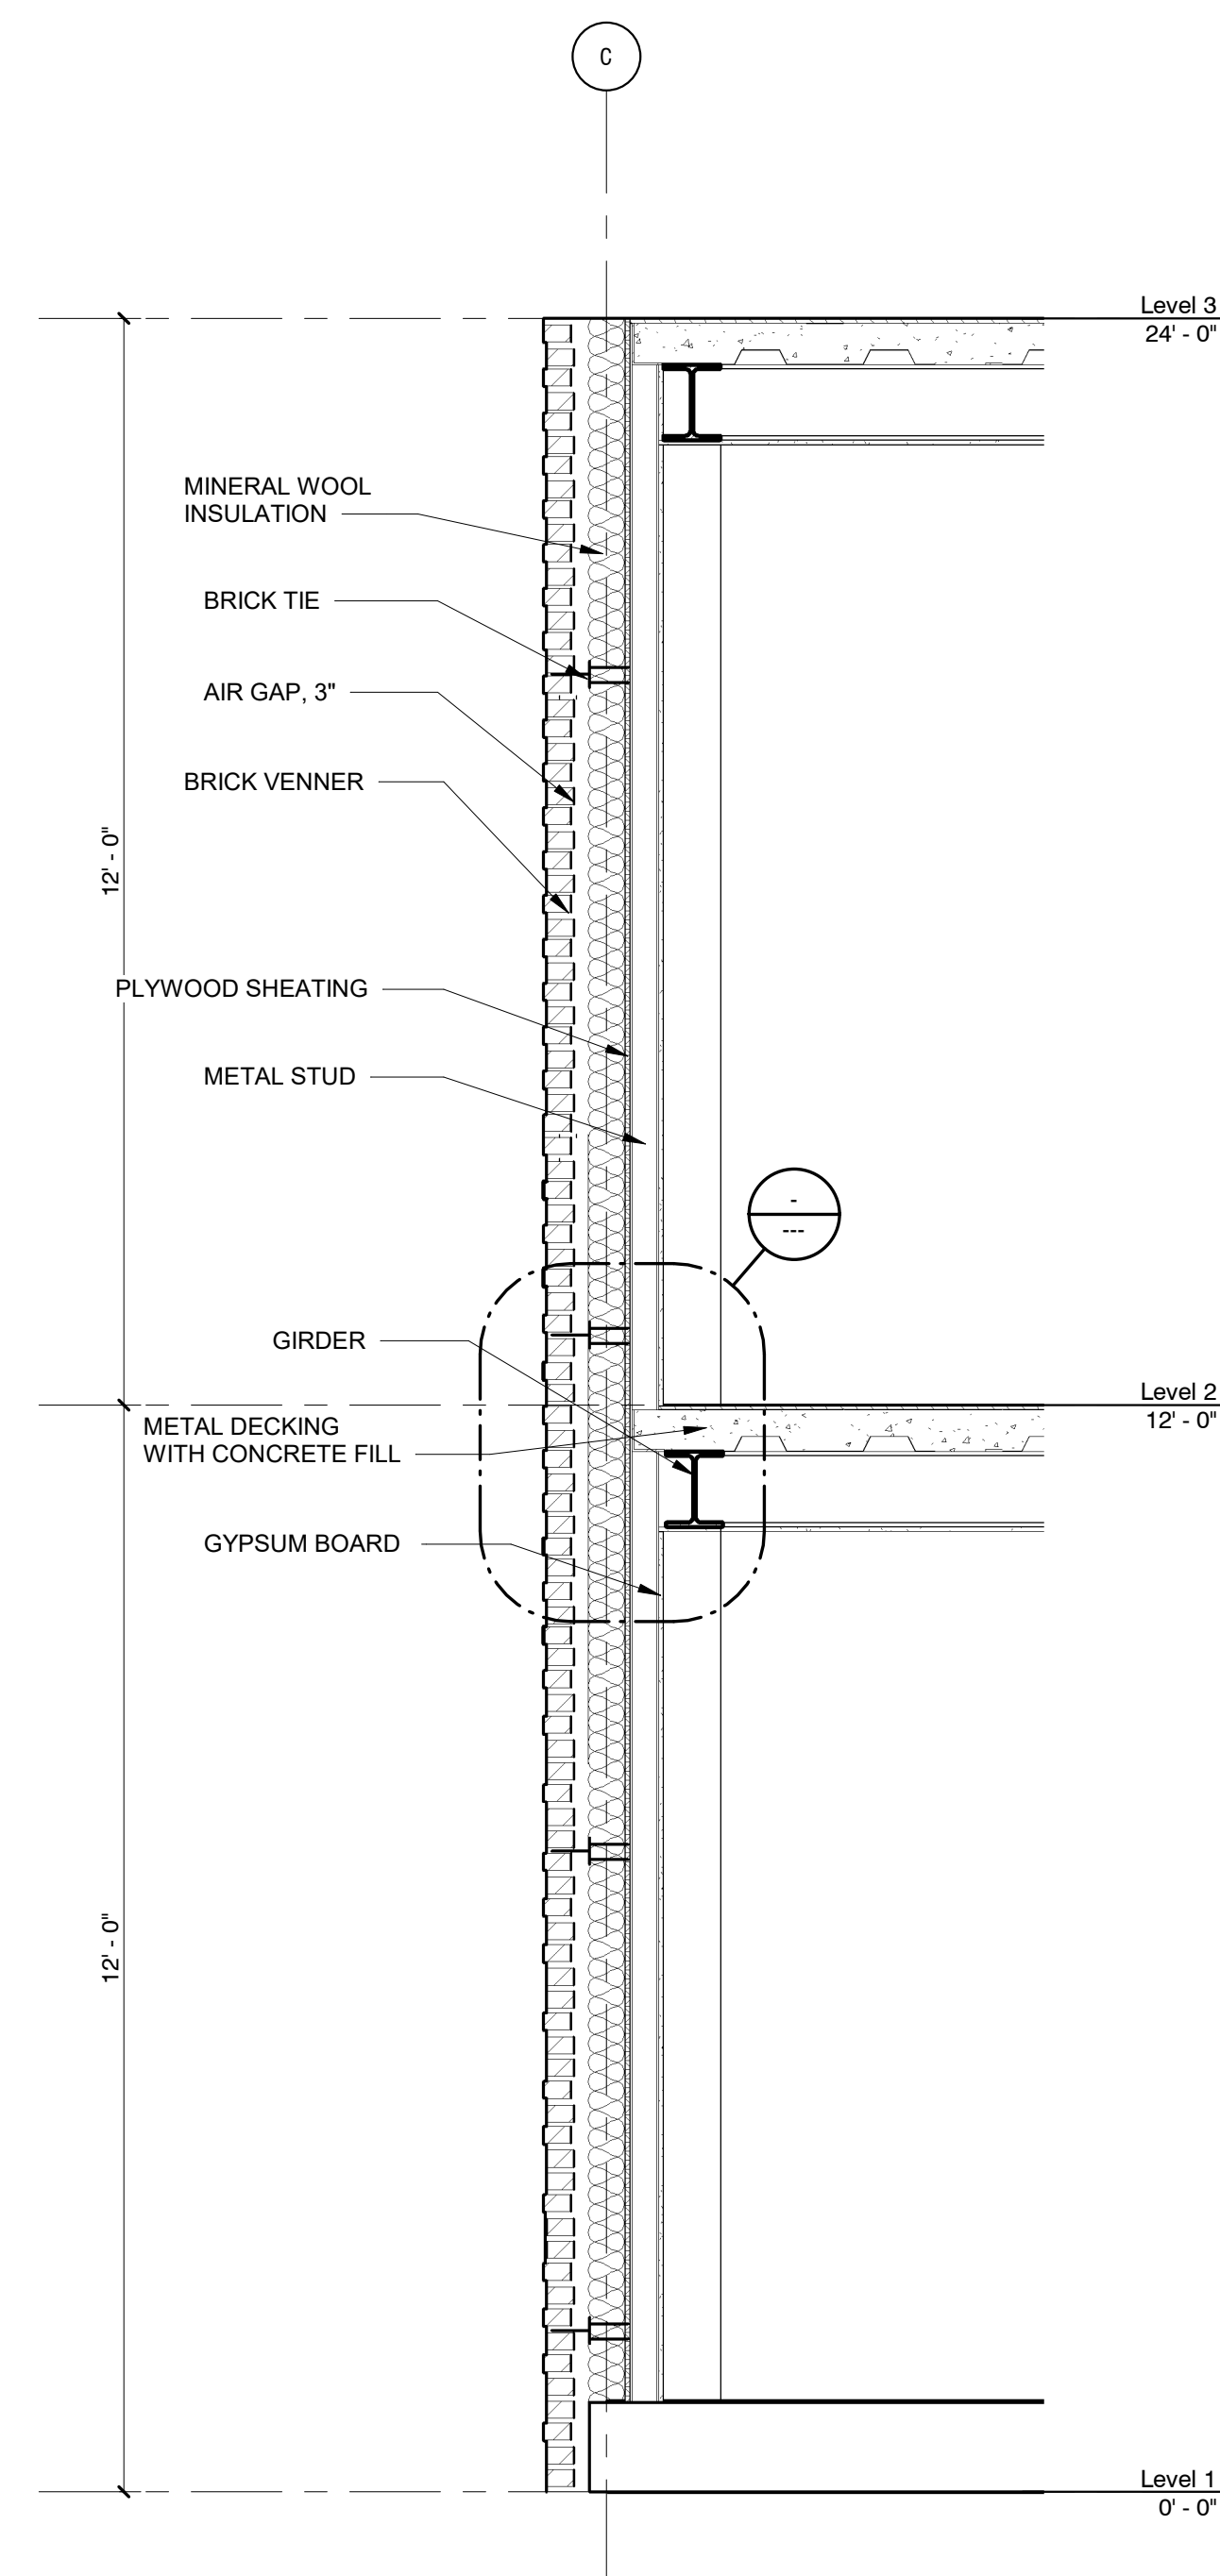

Scale

Beauty and the Beasts
associates

MAIN FACADE
1/2" = 1'

AT 3	
OVERALL FACADE	
Date	12.17.2021
Drawn by	BBA
Checked by	BBA
A101	
Scale	1/2" = 1'-0"

Beauty and the Beasts
associates

WALL TYPE 1 - RAINSCREEN BRICK VENEER

1/2" = 1'

WALL SECTION - RAINSCREEN BRICK VENEER

1/2" = 1'

PLAN - RAINSCREEN BRICK VENEER

1/2" = 1'

AT 3

ROAD MAP 1 - BRICK
RAINSCREEN FACADE

Date	12.17.2021
Drawn by	BBA
Checked by	BBA

A103

Scale 1/2" = 1'-0"

Beauty and the Beasts
associates

PLAN DETAIL - RAINSCREEN BRICK VENEER

3" = 1'

SECTION DETAIL - RAINSCREEN BRICK VENEER

3" = 1'

AT 3

1/2" = 1'

SECTION - STICK-BUILT CURTAIN WALL

1/2" = 1'

AT 3

ROAD MAP 2 - STICK-BUILT
CURTAIN WALL

Date 12.17.2021

Drawn by BBA

Checked by BBA